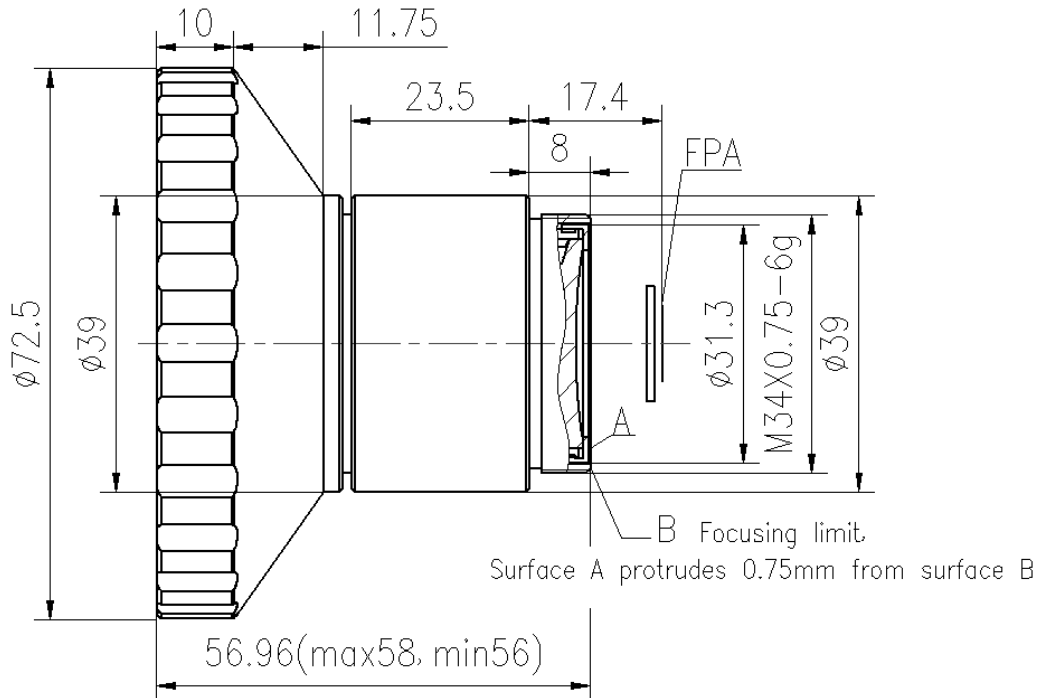

## GLM07508 7.5mm f/0.8 Manual Infrared Lens

HFOV	160x120	320x240	336x256	384x288	640x480	640x512
25 $\mu$ m	29.9°	56.1°	58.5°	65.2°		
17 $\mu$ m	20.6°	39.9°	41.7°	47.0°	71.9°	71.9°
12 $\mu$ m	14.6°	28.7°	30.1°	34.2°	54.2°	54.2°

### Optical

Focal Length	7.5mm
F/#	0.8
Wavelength	8-12 $\mu$ m
Focus Range	0.2m-Infinity

### Mechanical

Interface	Thread
Focus Mechanism	Manual
Dimensions (mm)	$\varnothing$ 72.5x 56.96
Weight	<200g