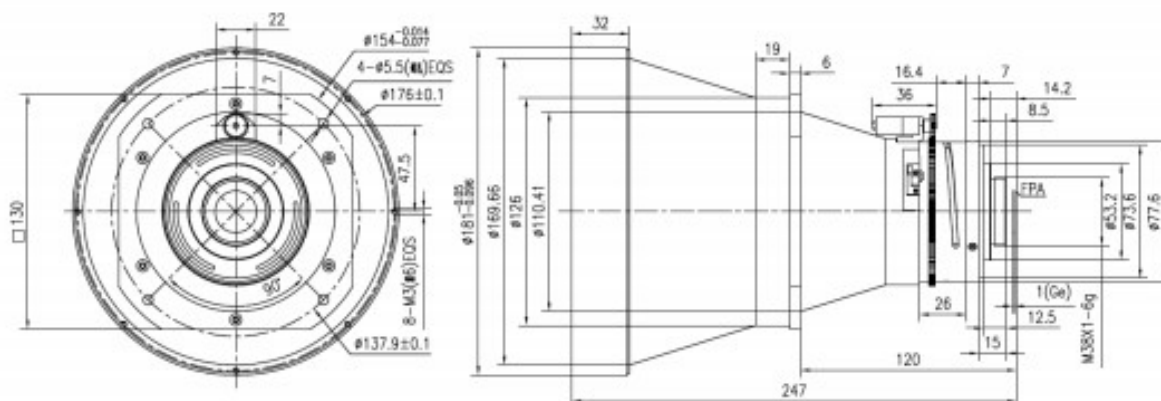

GLE20012D 200mm f/1.2 Motorized Infrared Lens

HFOV	160x120	320x240	336x256	384x288	640x480	640x512	1024x768	1280x1024
25μm	1.1 °	2.3 °	2.4 °	2.7 °	4.6 °			
17μm	0.8 °	1.6 °	1.6 °	1.9 °	3.1 °	3.1 °	5.0 °	
12μm	0.6 °	1.1 °	1.2 °	1.3 °	2.2 °	2.2 °	3.5 °	4.4 °

Optical

Focal Length	200mm
F/#	1.2
Wavelength	8-12μm
Focus Range	30m-Infinty
Format	Ø22

Mechanical

Focus Mechanism	Motorized
Dimensions (mm)	Ø241.3x181
Weight	≤2.012kg

Electrical & Communications

Power Input	DC 9V(6-12V)
Communications	NA