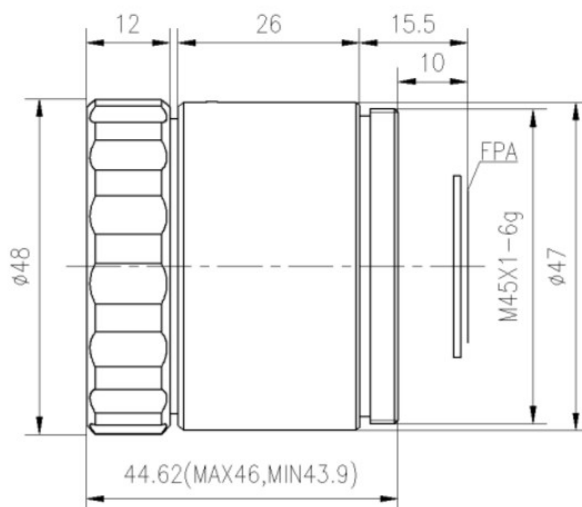

GLM3510KD 35mm f/1.0 Manual Infrared Lens

HFOV	160x120	320x240	336x256	384x288	640x480	640x512	1024x768	1280x1024
25μm	6.5°	13.0°	13.7°	15.6°	25.8°	25.8°		
17μm	4.5°	8.9°	9.3°	10.7°	17.7°	17.7°	27.9°	
12μm	3.1°	6.3°	6.6°	7.5°	12.5°	12.5°	19.9°	

Optical

Focal Length	35mm
F/#	1.0
Average Transmission	86%
Detector	1024X768, 17μm
Wavelength	8-12μm
Focus Range	2m-Infinity
Format	Ø21.8

Mechanical

Interface	Thread
Focus Mechanism	Manual
Dimensions (mm)	Ø48x44.62
Weight	<142g