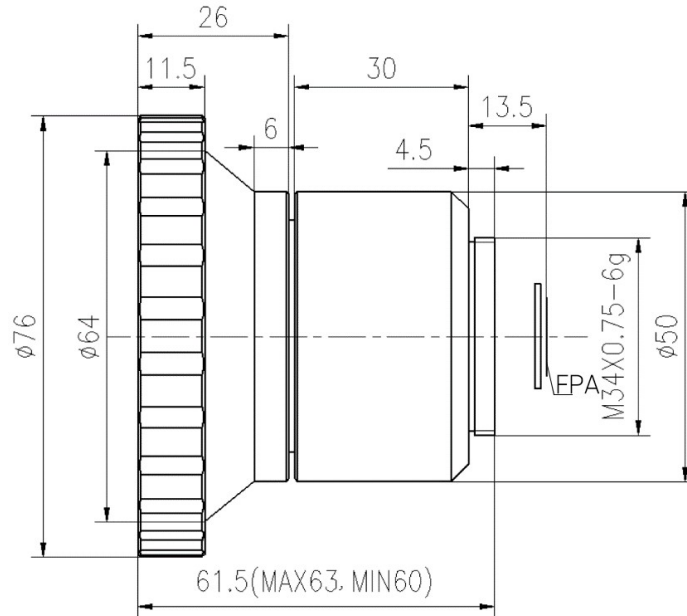

### GLM04810 4.8mm f/1.0 Manual Infrared Lens

HFOV	160x120	320x240	336x256	384x288	640x480	640x512	1024x768	1280x1024
25μm	45.2°	79.6°	82.4°	90.0°				
17μm	31.6°	59.1°	61.5°	68.4°	97.2°	97.2°		
12μm	22.6°	43.6°	45.6°	51.3°	77.3°	77.3°		

#### Optical

Focal Length	4.8mm
F/#	1.0
Focus Range	0.2m-Infinity
Format	Ø14

#### Mechanical

Interface	Thread
Focus Mechanism	Motorized
Power Input	6-12V 0.15A
Dimensions (mm)	Ø76x61.5
Weight	<310g