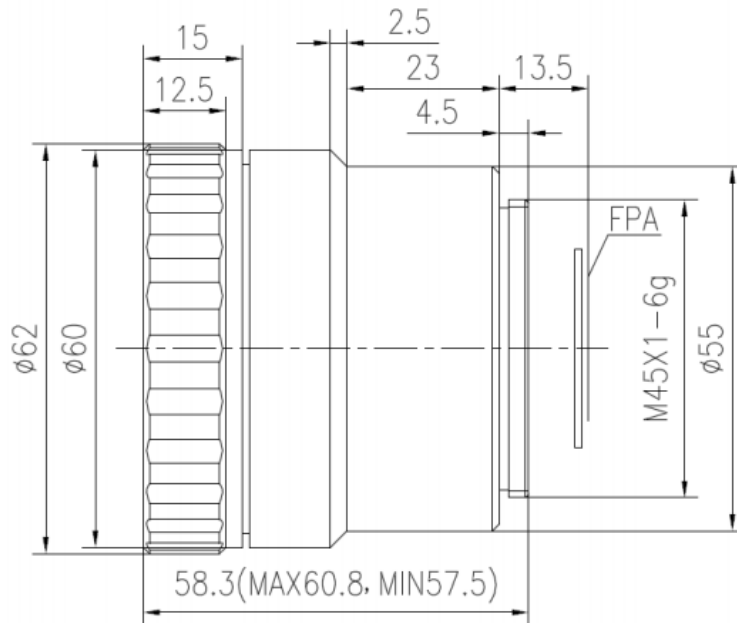

GLM5010K 50mm f/1.0 Manual Lens

HFOV	160x120	320x240	336x256	384x288	640x480	640x512	1024x768	1280x1024
25 μ m	4.6°	9.1°	9.6°	11.0°				
17 μ m	3.1°	6.2°	6.5°	7.5°	12.4°	12.4°	19.8°	
12 μ m	2.2°	4.4°	4.6°	5.3°	8.8°	8.8°		

Optical

Focal Length	50mm
F/#	1.0
Focus Range	3m-Infinity
Format	$\phi 22$

Mechanical

Interface	Thread
Focus Mechanism	Manual
Dimensions (mm)	$\phi 62 \times 58.3$
Weight	<275g

Environmental

Operating Temperature	-40°C to +60°C
Storage Temperature	-45°C to +65°C
External Coating	DLC
Front Element Sealing	IP67