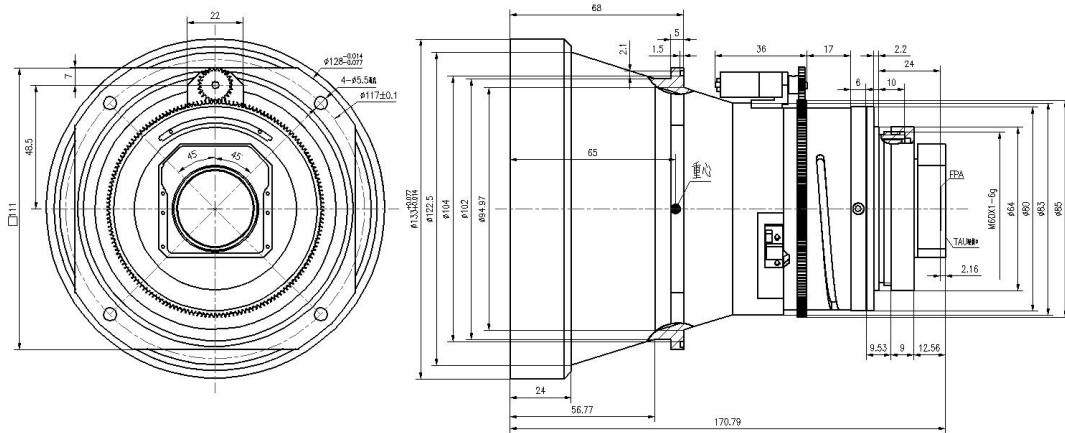

GLE12010 120mm f/1.0 Motorized LWIR Lens

HFOV	160x120	320x240	336x256	384x288	640x480	640x512	1024x768	1280x1024
25μm	1.9°	3.8°	4.0°	4.6°				
17μm	1.3°	2.6°	2.7°	3.1°	5.2°	5.2°		
12μm	0.9°	1.8°	1.9°	2.2°	3.7°	3.7°		

Optical

Focal Length	120mm
F/#	1.0
Format	Ø14
Focus Range	5m-Infinity

Mechanical

Interface	Flange
Focus Mechanism	Motorized
Dimensions (mm)	Ø98x108.21
Weight	≤1150g

Electrical & Communications

Power Input	DC 12V 0.15A
Communications	Optional (control board)