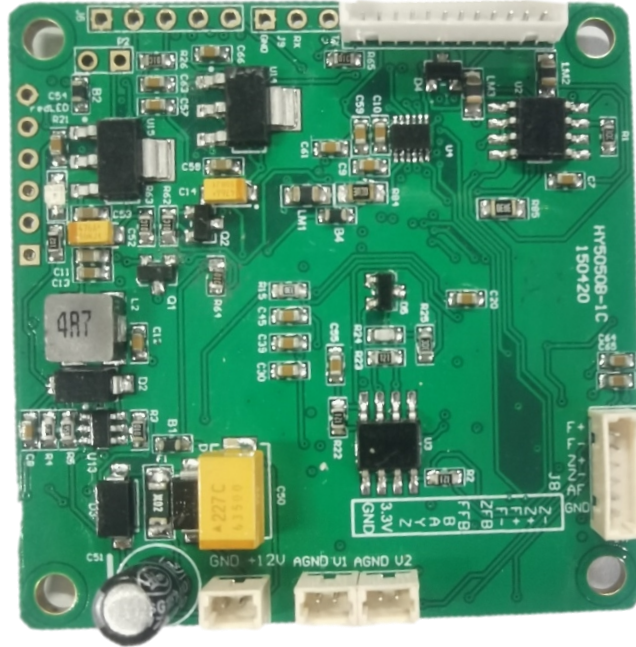

## YO2 Autofocus Board

### Optical

Work Voltage	12V
Power Dissipation	≤1.5W
Focusing Accuracy	≥90%

### Mechanical

Operating Temperature	-40°C to +75°C
Dimensions (mm)	50x50x10
Serial Port	RS422
Reset function	Yes