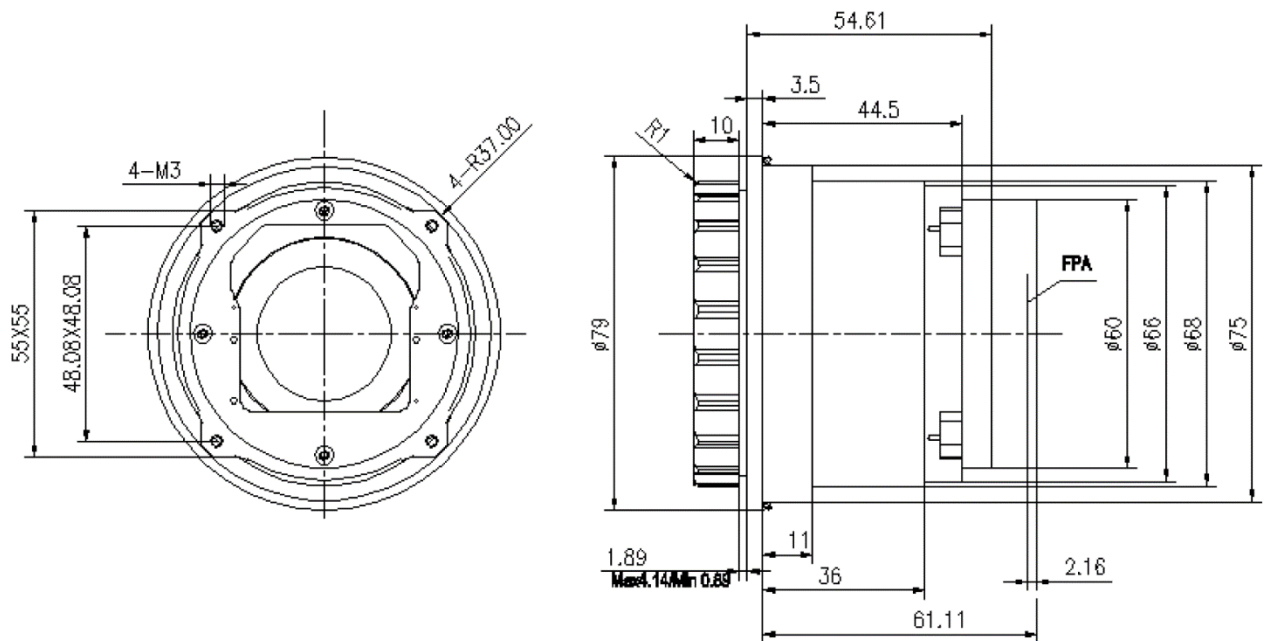

GLM4208D 42mm f/0.8 Manual Lens

HFOV	160x120	320x240	336x256	384x288	640x480	640x512	1024x768	1280x1024
25 μ m	5.5°	10.9°	11.4°	13.0°				
17 μ m	3.7°	7.4°	7.8°	8.9°	14.8°	14.8°		
12 μ m	2.6°	5.2°	5.5°	6.3°	10.4°	10.4°		

Optical

Focal Length	42mm
F/#	0.8
Focus Range	2m-Infinity
Format	Ø14

Mechanical

Interface	Thread
Focus Mechanism	Manual
Dimensions (mm)	Ø79x 66.5
Weight	401g

Environmental

Operating Temperature	-40°C to +60°C
Storage Temperature	-40°C to +80°C
External Coating	DLC
Front Element Sealing	IP67