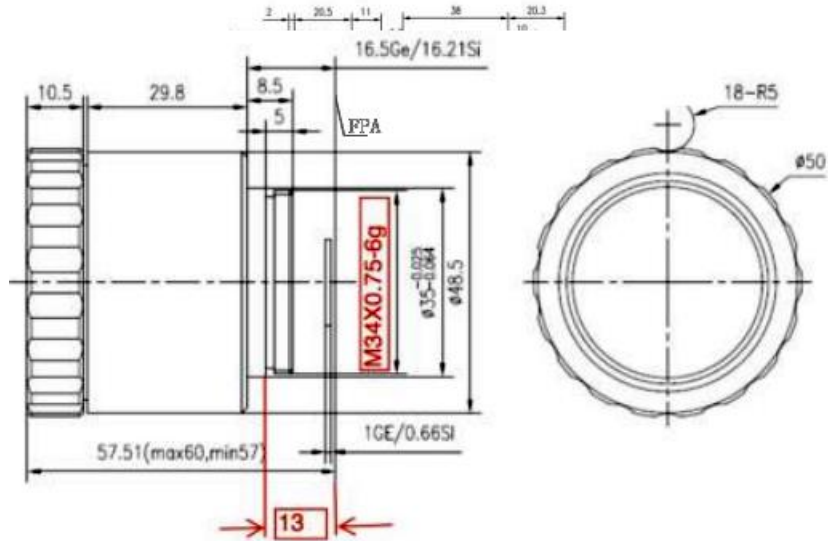

## GLM3510D 35mm f/1.0 Manual Lens

HFOV	160x120	320x240	336x256	384x288	640x480	640x512	1024x768	1280x1024
25µm	6.5 °	13.0 °	13.7 °	15.6 °				
17µm	4.5 °	8.9 °	9.3 °	10.7 °	17.7 °	17.7 °		
12µm	3.1 °	6.3 °	6.6 °	7.5 °	12.5 °	12.5 °		

### Optical

Focal Length	35mm
F/#	1.0
Focus Range	0.5m-Infinity

### Mechanical

Interface	Thread
Focus Mechanism	Manual
Dimensions (mm)	Ø50x 49.51
Weight	<160g