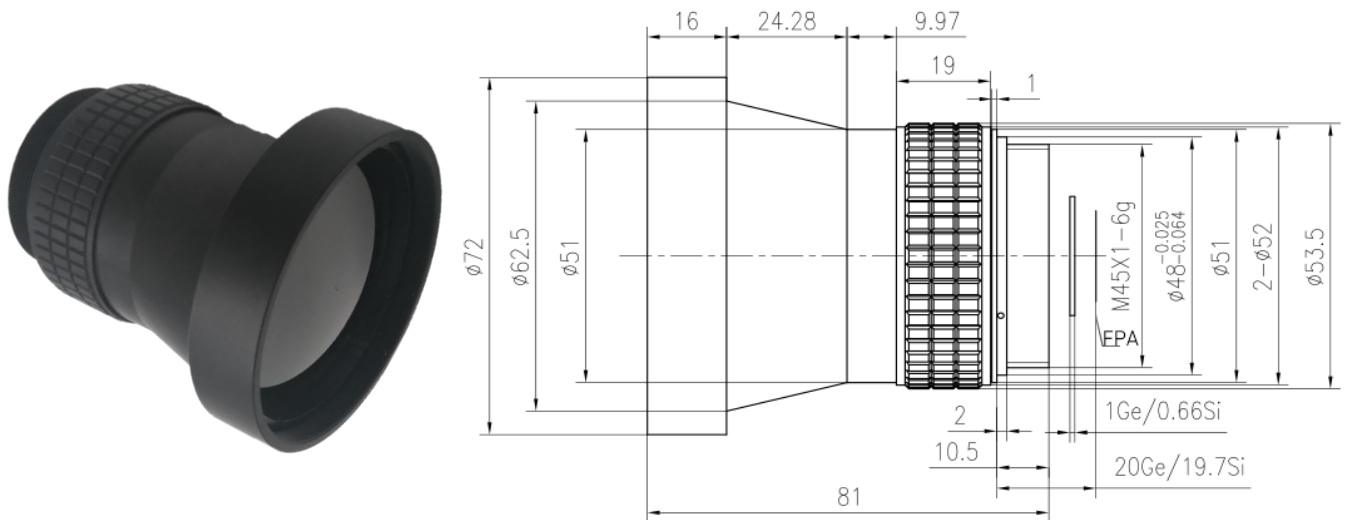

## GLM6010D 60mm f/1.0 Manual Lens

HFOV	160x120	320x240	336x256	384x288	640x480	640x512	1024x768	1280x1024
25 $\mu$ m	3.8°	7.6°	8.0°	9.1°				
17 $\mu$ m	2.6°	5.2°	5.5°	6.2°	10.4°	10.4°		
12 $\mu$ m	1.8°	3.7°	3.8°	4.4°	7.3°	7.3°		

### Optical

Focal Length	60mm
F/#	1.0
Focus Range	3.0m-Infinity
Wave band	8-12 $\mu$ m

### Mechanical

Interface	Thread
Focus Mechanism	Manual
Weight	<265g
Dimensions (mm)	Ø72x 81