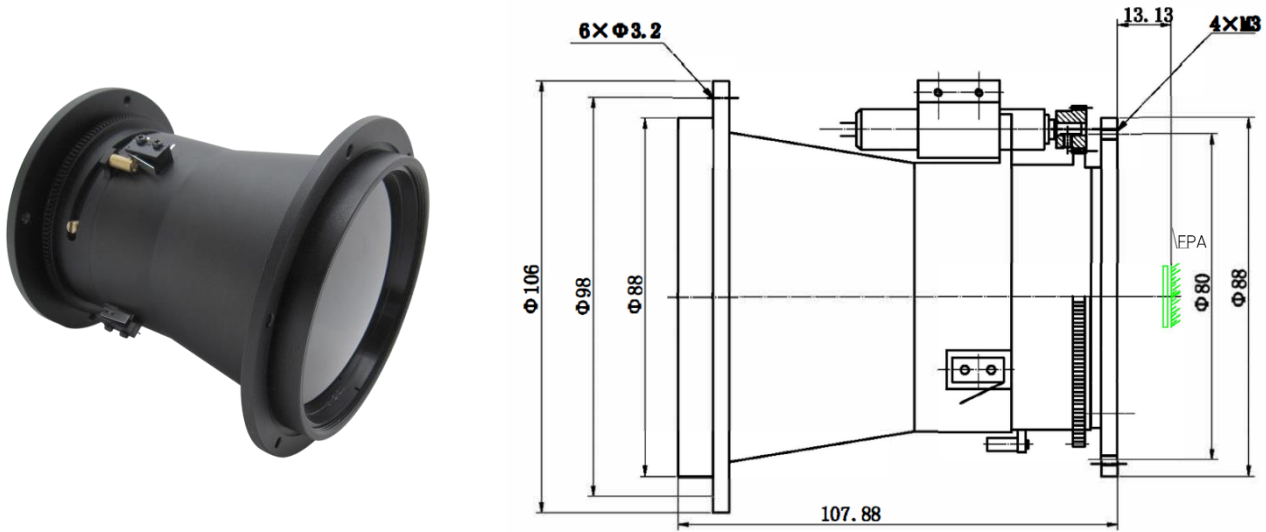

## GLE7510YD 75mm f/1.0 Motorized Lens (with front flange)

HFOV	160x120	320x240	336x256	384x288	640x480	640x512	1024x768	1280x1024
25μm	3.1°	6.1°	6.4°	7.3°				
17μm	2.1°	4.2°	4.4°	5.0°	8.3°	8.3°		
12μm	1.5°	2.9°	3.1°	3.5°	5.9°	5.9°		

### Optical

Focal Length	75mm
F/#	1.0
Wave Length	8-12μm
Focus range	10m-Infinity
Detector	640X480 17μm

### Mechanical

Interface	Thread
Focus Mechanism	Motorized
Dimensions (mm)	Ø106x 107.88