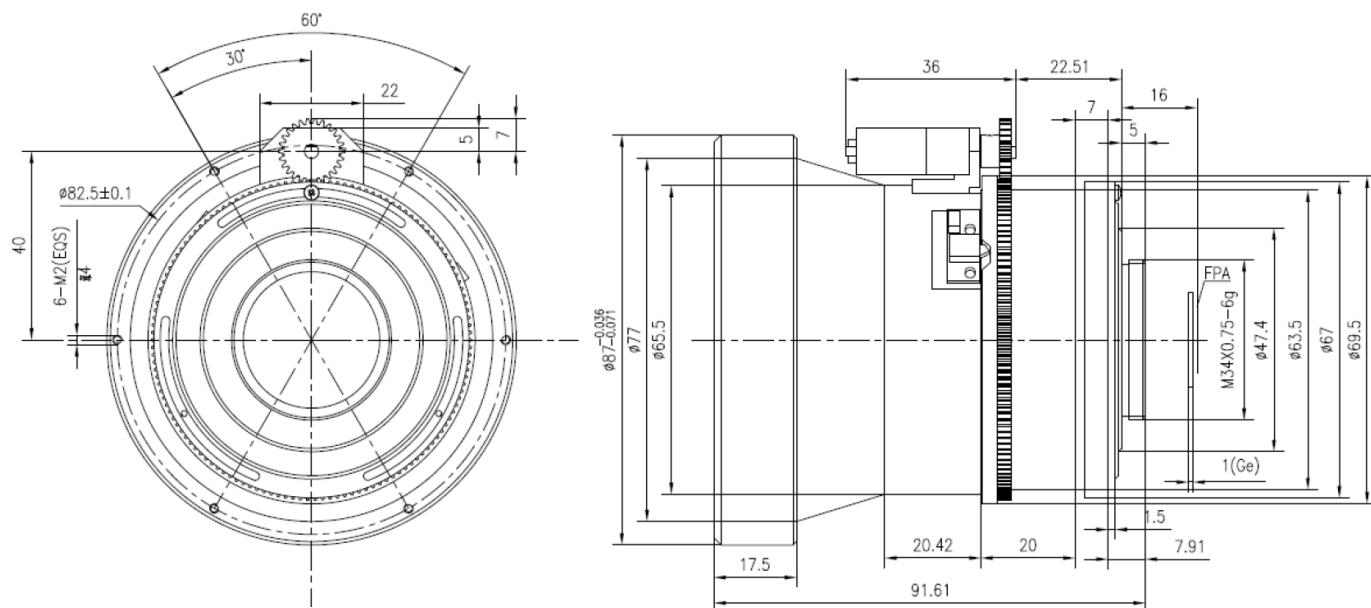

## GLE7510E 75mm f/1.0 Motorized Infrared Lens

HFOV	160x120	320x240	336x256	384x288	640x480	640x512	1024x768	1280x1024
25 $\mu$ m	3.1°	6.1°	6.4°	7.3°				
17 $\mu$ m	2.1°	4.2°	4.4°	5.0°	8.3°	8.3°		
12 $\mu$ m	1.5°	2.9°	3.1°	3.5°	5.9°	5.9°		

### Optical

Focal Length	75mm
F/#	1.0
Format	$\phi 14$
Wave Length	8-12 $\mu$ m
Focus Range	5m-Infinty

### Mechanical

Interface	Thread
Focus Mechanism	Motorized
Dimensions (mm)	$\phi 87 \times 91.61$
Weight	< 435g