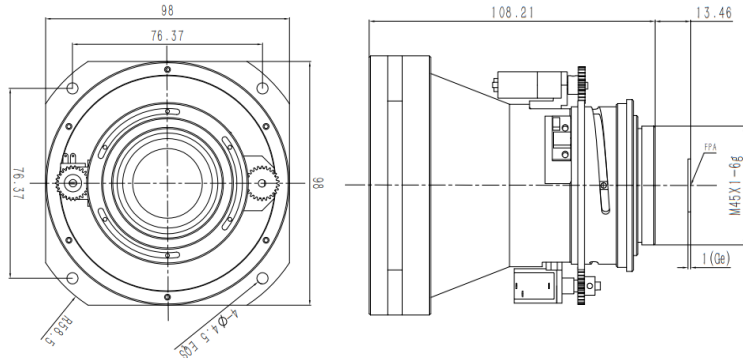

GLE12014D 120mm f/1.4 Motorized Lens (with front flange)

HFOV	160x120	320x240	336x256	384x288	640x480	640x512	1024x768	1280x1024
25μm	1.9°	3.8°	4.0°	4.6°				
17μm	1.3°	2.6°	2.7°	3.1°	5.2°	5.2°		
12μm	0.9°	1.8°	1.9°	2.2°	3.7°	3.7°		

Optical

Focal Length	120mm
F/#	1.4
Format	Ø14
Focus range	5m -Infinity

Mechanical

Interface	Flange
Focus Mechanism	Motorized
Dimensions (mm)	Ø98x 108.21
Weight	≤550g

Electrical & Communications

Power Input	DC 12V 0.15A
Communications	NA