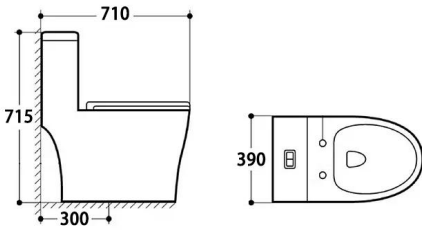

# Siphonic one piece toilet

Flush: Fully glazed flush, bringing super quiet & powerful flushing - no clogs, no leaks  
Flush: Siphonic flushing

**Model: A3922**  
One piece toilet  
(Siphonic)  
Size: 710x390x715mm  
S-trap: 300/400mm

**Model: A3975**  
One piece toilet  
(Siphonic)  
Size: 680x390x775mm  
S-trap: 300/400mm

4D Tornado  
6.0 Pipe

**Model: A3971**  
One piece toilet  
(Siphonic)  
Size: 720x390x630mm  
S-trap: 300/400mm

2D Tornado  
6.0 Pipe

**Model: A3949**  
One piece toilet  
(Siphonic)  
Size: 710x385x705mm  
S-trap: 300/400mm

4D Tornado  
6.0 Pipe

**Model: A8911**  
One piece toilet  
(Tornado)  
Size: 710x435x630mm  
S-trap: 300/400mm