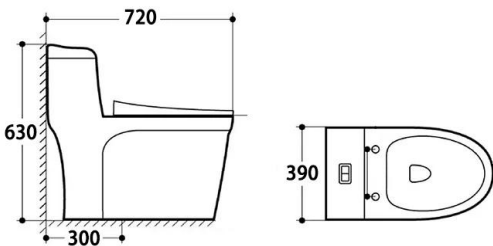

**Model: A3975**  
One piece toilet  
(Siphonic)  
Size: 680x390x775mm  
S-trap: 300/400mm

4D Tornado  
6.0 Pipe

**Model: A3971**  
One piece toilet  
(Siphonic)  
Size: 720x390x630mm  
S-trap: 300/400mm

2D Tornado  
6.0 Pipe

**Model: A3949**  
One piece toilet  
(Siphonic)  
Size: 710x385x705mm  
S-trap: 300/400mm

4D Tornado  
6.0 Pipe

2D Tornado  
6.0 Pipe

Model: A3931  
One piece toilet  
(Siphonic)  
Size: 725x400x650mm  
S-trap: 300/400mm

Model: A3917  
One piece toilet  
(Siphonic)  
Size: 670x360x745mm  
S-trap: 300/400mm

Model: A8979  
One piece toilet  
(Siphonic)  
Size: 690x370x610mm  
S-trap: 300/400mm

**Model: A8911**  
One piece toilet  
(Tornado)  
Size: 710x435x630mm  
S-trap: 300/400mm