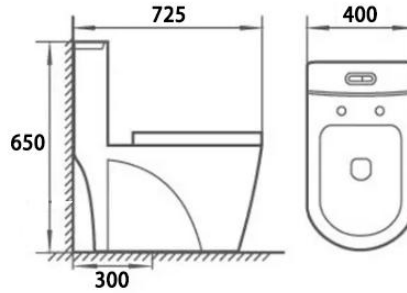

# Siphonic one piece toilet

Flush: Fully glazed flush, bringing super quiet & powerful flushing - no clogs, no leaks  
Flush: Siphonic flushing

Model: A3910  
One piece toilet  
(Siphonic)  
Size: 680x380x780mm  
S-trap: 300/400mm

2D Tornado  
6.0 Pipe

Model: A3931  
One piece toilet  
(Siphonic)  
Size: 725x400x650mm  
S-trap: 300/400mm

Model: A3917  
One piece toilet  
(Siphonic)  
Size: 670x360x745mm  
S-trap: 300/400mm

Model: A8979  
One piece toilet  
(Siphonic)  
Size: 690x370x610mm  
S-trap: 300/400mm

# Siphonic one piece toilet

Flush: Fully glazed flush, bringing super quiet & powerful flushing - no clogs, no leaks  
Flush: Siphonic flushing

**Model: A8909**  
One piece toilet  
(Tornado)  
Size: 670x385x765mm  
S-trap: 300/400mm

**Model: A8911**  
One piece toilet  
(Tornado)  
Size: 710x435x630mm  
S-trap: 300/400mm