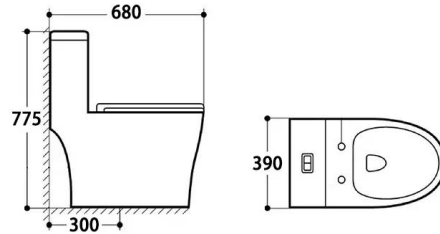

# Siphonic one piece toilet

Flush: Fully glazed flush, bringing super quiet & powerful flushing - no clogs, no leaks  
Flush: Siphonic flushing

**Model: A3922**  
One piece toilet  
(Siphonic)  
Size: 710x390x715mm  
S-trap: 300/400mm

**Model: A3975**  
One piece toilet  
(Siphonic)  
Size: 680x390x775mm  
S-trap: 300/400mm

4D Tornado  
6.0 Pipe

**Model: A3971**  
One piece toilet  
(Siphonic)  
Size: 720x390x630mm  
S-trap: 300/400mm

2D Tornado  
6.0 Pipe

**Model: A3949**  
One piece toilet  
(Siphonic)  
Size: 710x385x705mm  
S-trap: 300/400mm

4D Tornado  
6.0 Pipe

**Model: A8911**  
One piece toilet  
(Tornado)  
Size: 710x435x630mm  
S-trap: 300/400mm