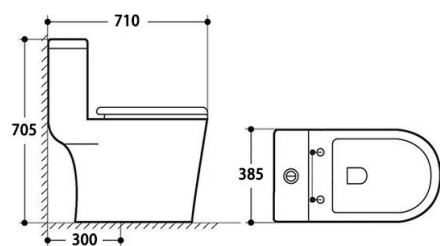

**Model: A3975**  
One piece toilet  
(Siphonic)  
Size: 680x390x775mm  
S-trap: 300/400mm

4D Tornado  
6.0 Pipe

**Model: A3971**  
One piece toilet  
(Siphonic)  
Size: 720x390x630mm  
S-trap: 300/400mm

2D Tornado  
6.0 Pipe

**Model: A3949**  
One piece toilet  
(Siphonic)  
Size: 710x385x705mm  
S-trap: 300/400mm

4D Tornado  
6.0 Pipe

# Siphonic one piece toilet

Flush: Fully glazed flush, bringing super quiet & powerful flushing - no clogs, no leaks  
Flush: Siphonic flushing

Model: A3910  
One piece toilet  
(Siphonic)  
Size: 680x380x780mm  
S-trap: 300/400mm

2D Tornado  
6.0 Pipe

Model: A3931  
One piece toilet  
(Siphonic)  
Size: 725x400x650mm  
S-trap: 300/400mm

Model: A3917  
One piece toilet  
(Siphonic)  
Size: 670x360x745mm  
S-trap: 300/400mm

Model: A8979  
One piece toilet  
(Siphonic)  
Size: 690x370x610mm  
S-trap: 300/400mm