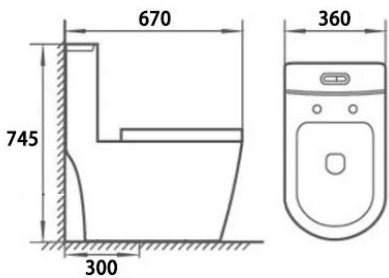

# Siphonic one piece toilet

Flush: Fully glazed flush, bringing super quiet & powerful flushing - no clogs, no leaks  
Flush: Siphonic flushing

Model: A3910  
One piece toilet  
(Siphonic)  
Size: 680x380x780mm  
S-trap: 300/400mm

2D Tornado  
6.0 Pipe

Model: A3931  
One piece toilet  
(Siphonic)  
Size: 725x400x650mm  
S-trap: 300/400mm

Model: A3917  
One piece toilet  
(Siphonic)  
Size: 670x360x745mm  
S-trap: 300/400mm

Model: A8979  
One piece toilet  
(Siphonic)  
Size: 690x370x610mm  
S-trap: 300/400mm

# Siphonic one piece toilet

Flush: Fully glazed flush, bringing super quiet & powerful flushing - no clogs, no leaks  
Flush: Siphonic flushing

**Model: A8909**  
One piece toilet  
(Tornado)  
Size: 670x385x765mm  
S-trap: 300/400mm

**Model: A8911**  
One piece toilet  
(Tornado)  
Size: 710x435x630mm  
S-trap: 300/400mm