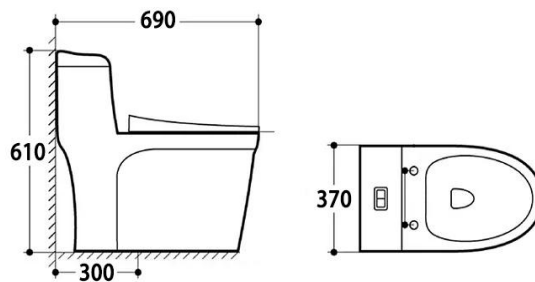

# Siphonic one piece toilet

Flush: Fully glazed flush, bringing super quiet & powerful flushing - no clogs, no leaks  
Flush: Siphonic flushing

Model: A3910  
One piece toilet  
(Siphonic)  
Size: 680x380x780mm  
S-trap: 300/400mm

2D Tornado  
6.0 Pipe

Model: A3931  
One piece toilet  
(Siphonic)  
Size: 725x400x650mm  
S-trap: 300/400mm

Model: A3917  
One piece toilet  
(Siphonic)  
Size: 670x360x745mm  
S-trap: 300/400mm

Model: A8979  
One piece toilet  
(Siphonic)  
Size: 690x370x610mm  
S-trap: 300/400mm

# Siphonic one piece toilet

Flush: Fully glazed flush, bringing super quiet & powerful flushing - no clogs, no leaks  
Flush: Siphonic flushing

**Model: A8909**  
One piece toilet  
(Tornado)  
Size: 670x385x765mm  
S-trap: 300/400mm

**Model: A8911**  
One piece toilet  
(Tornado)  
Size: 710x435x630mm  
S-trap: 300/400mm