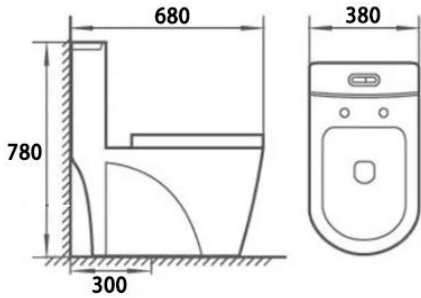

# Siphonic one piece toilet

Flush: Fully glazed flush, bringing super quiet & powerful flushing - no clogs, no leaks  
Flush: Siphonic flushing

Model: A3910  
One piece toilet  
(Siphonic)  
Size: 680x380x780mm  
S-trap: 300/400mm

2D Tornado  
6.0 Pipe

Model: A3931  
One piece toilet  
(Siphonic)  
Size: 725x400x650mm  
S-trap: 300/400mm

Model: A3917  
One piece toilet  
(Siphonic)  
Size: 670x360x745mm  
S-trap: 300/400mm

Model: A8979  
One piece toilet  
(Siphonic)  
Size: 690x370x610mm  
S-trap: 300/400mm

# Siphonic one piece toilet

Flush: Fully glazed flush, bringing super quiet & powerful flushing - no clogs, no leaks  
Flush: Siphonic flushing

**Model: A8909**  
One piece toilet  
(Tornado)  
Size: 670x385x765mm  
S-trap: 300/400mm

**Model: A8911**  
One piece toilet  
(Tornado)  
Size: 710x435x630mm  
S-trap: 300/400mm