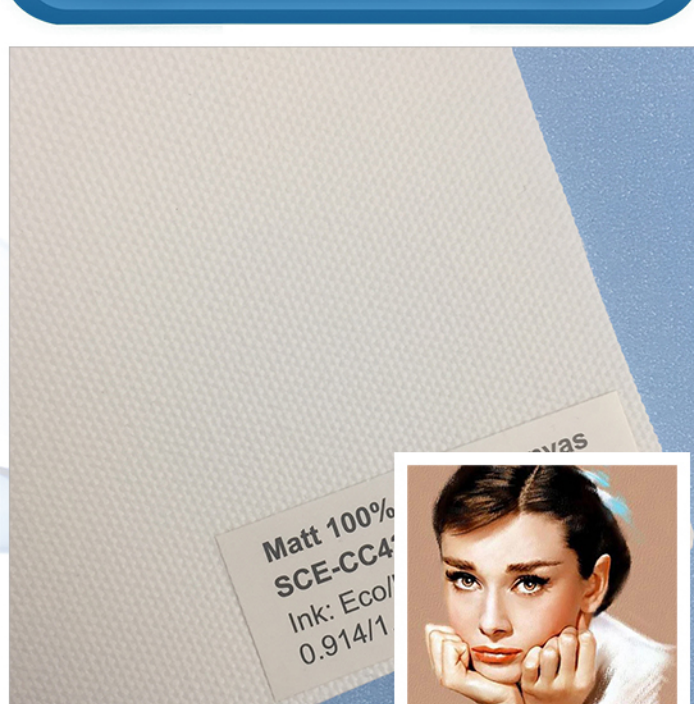

Matt 100% Cotton Canvas SCE-CC420M

- > **Specification:** 420g/12.3oz
- > **Width:** 0.61/0.914/1.07/1.27/1.52/1.83m
- > **Ink:** Eco/UV/Latex

Applications:

- 1) Photo album & Frame.
- 2) Indoor decorations
- 3) Commercial area decoration.

Matt 100% Cotton Canvas SCE-CC360M-Y

- > **Specification:** 360g/10.6oz
- > **Width:** 0.61/0.914/1.07/1.27/1.52/1.83m
- > **Ink:** Eco/UV/Latex

Applications:

- 1) Photo album & Frame.
- 2) Indoor decorations
- 3) Commercial area decoration.

Matt Flag Canvas(premium) SCE-CP130M

- > **Specification:** 130g/3.8oz
- > **Width:** 1.27/1.52m
- > **Ink:** Eco/UV/Latex

Applications:

- 1) Photo album & Frame.
- 2) Indoor decorations
- 3) Commercial area decoration.

High Glossy Polyester Canvas SCE-QP240G

- > **Specification:** 240g/7oz
- > **Width:** 0.61-2.20m
- > **Ink:** Eco/UV/Latex

Applications:

- 1) Photo album & Frame.
- 2) Indoor decorations
- 3) Commercial area decoration.