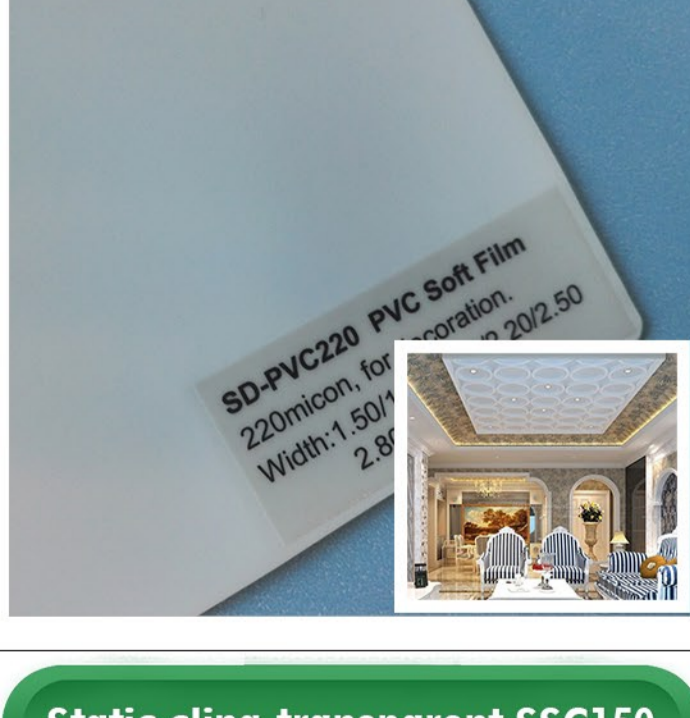

Floor graphics SFG145

➤ **Specification:** 180micron/140g/4.13oz

➤ **Width:** 0.914/1.07/1.27/1.52m

➤ **Ink:** Sol/Eco/UV/Silk Screen

Applications:

- 1) Floor Advertising.
2) Floor protection.
3) Floor signage.

Window film-sand blast SWF215

➤ **Specification:** 90micron/100g/2.95oz

➤ **Width:** 1.27m

➤ **Ink:** Sol/Eco/UV/Silk Screen

Applications:

- 1) Office indoor decoration.
2) Home indoor decoration.
3) Signs and advertising.

Window film-Frosted SWF311

➤ **Specification:** 90micron/100g/2.95oz

➤ **Width:** 1.27m

➤ **Ink:** Sol/Eco/UV/Silk Screen

Applications:

- 1) Office indoor decoration.
2) Home indoor decoration.
3) Signs and advertising.

Window film SWF2027

➤ **Specification:** 90micron/100g/2.95oz

➤ **Width:** 1.22m

➤ **Ink:** Sol/Eco/UV/Silk Screen

Applications:

- 1) Office indoor decoration.
2) Home indoor decoration.
3) Signs and advertising.