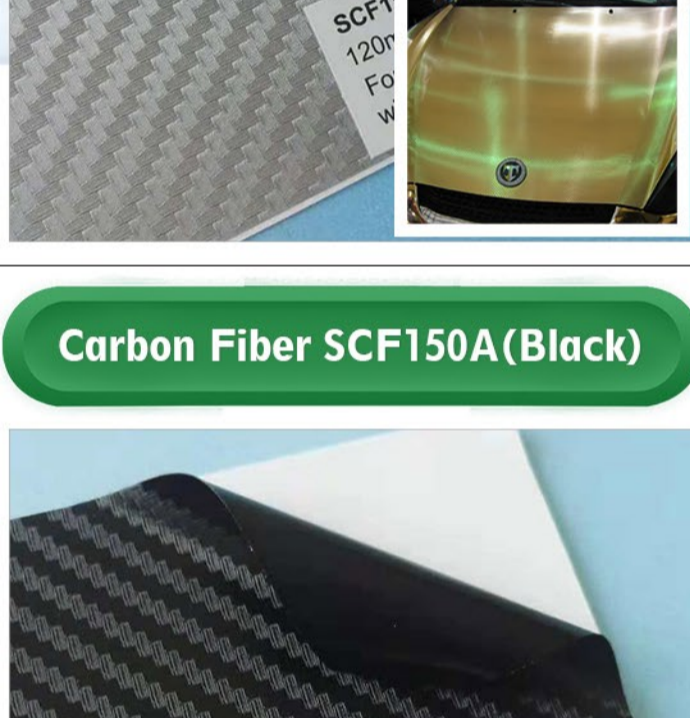

➤ **Specification:** 120micron/140g/4.13oz

➤ **Width:** 1.52m

➤ **Ink:** For decoration only, not for printing

Applications:

- 1) Car Body Decoration

3D Car Wrap Vinyl SD-CWV3D

➤ **Specification:** 120micron/140g/4.13oz

➤ **Width:** 1.52m

➤ **Ink:** For decoration only, not for printing

Applications:

- 1) Car Body Decoration

Carbon Fiber SCF150A(Grey)

➤ **Specification:** 120micron/140g/4.13oz

➤ **Width:** 1.52m

➤ **Ink:** For decoration only, not for printing

Applications:

- 1) Car Body Decoration

Carbon Fiber SCF150A(Black)

➤ **Specification:** 120micron/140g/4.13oz

➤ **Width:** 1.52m

➤ **Ink:** For decoration only, not for printing

Applications:

- 1) Car Body Decoration