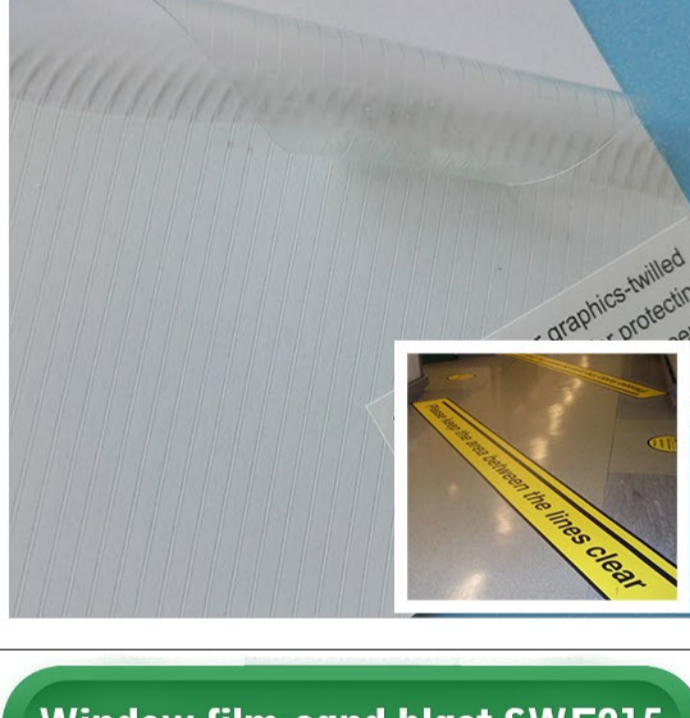

➤ **Width:** 1.52m

➤ **Ink:** For decoration only, not for printing

Applications:

- 1) Car Body Decoration

Carbon Fiber SCF150A(Grey)

➤ **Specification:** 120micron/140g/4.13oz

➤ **Width:** 1.52m

➤ **Ink:** For decoration only, not for printing

Applications:

- 1) Car Body Decoration

Carbon Fiber SCF150A(Black)

➤ **Specification:** 120micron/140g/4.13oz

➤ **Width:** 1.52m

➤ **Ink:** For decoration only, not for printing

Applications:

- 1) Car Body Decoration

Floor graphics SFG145

➤ **Specification:** 180micron/140g/4.13oz

➤ **Width:** 0.914/1.07/1.27/1.52m

➤ **Ink:** Sol/Eco/UV/Silk Screen

Applications:

- 1) Floor Advertising.
2) Floor protection.
3) Floor signage.