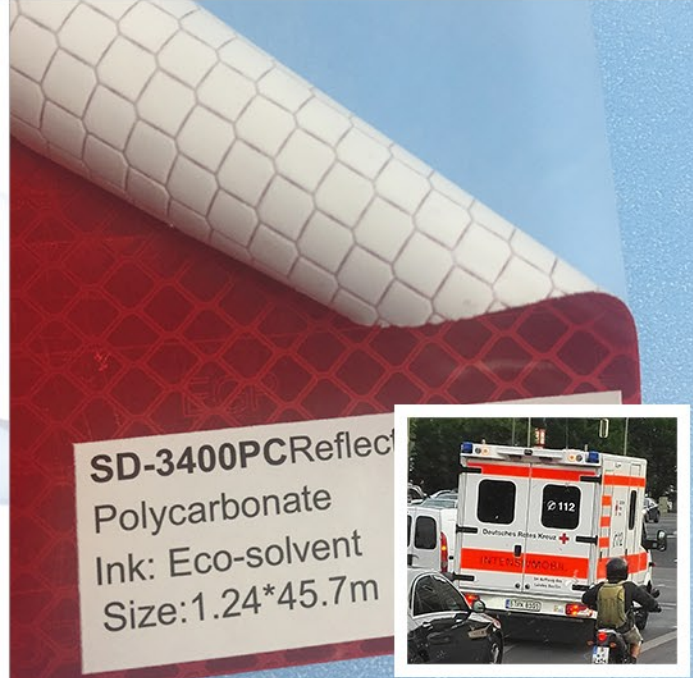

Reflective Sheeting SD-3400PC

- > **Specification:** Polycarbonate
- > **Size:** 1.24*45.7m
- > **Ink:** Eco-solvent

Applications:

1) Traffic sign on highway and city road
2) Signs in working area or construction site
4) Signs in basement and parking lot
5) Various vehicle number plate