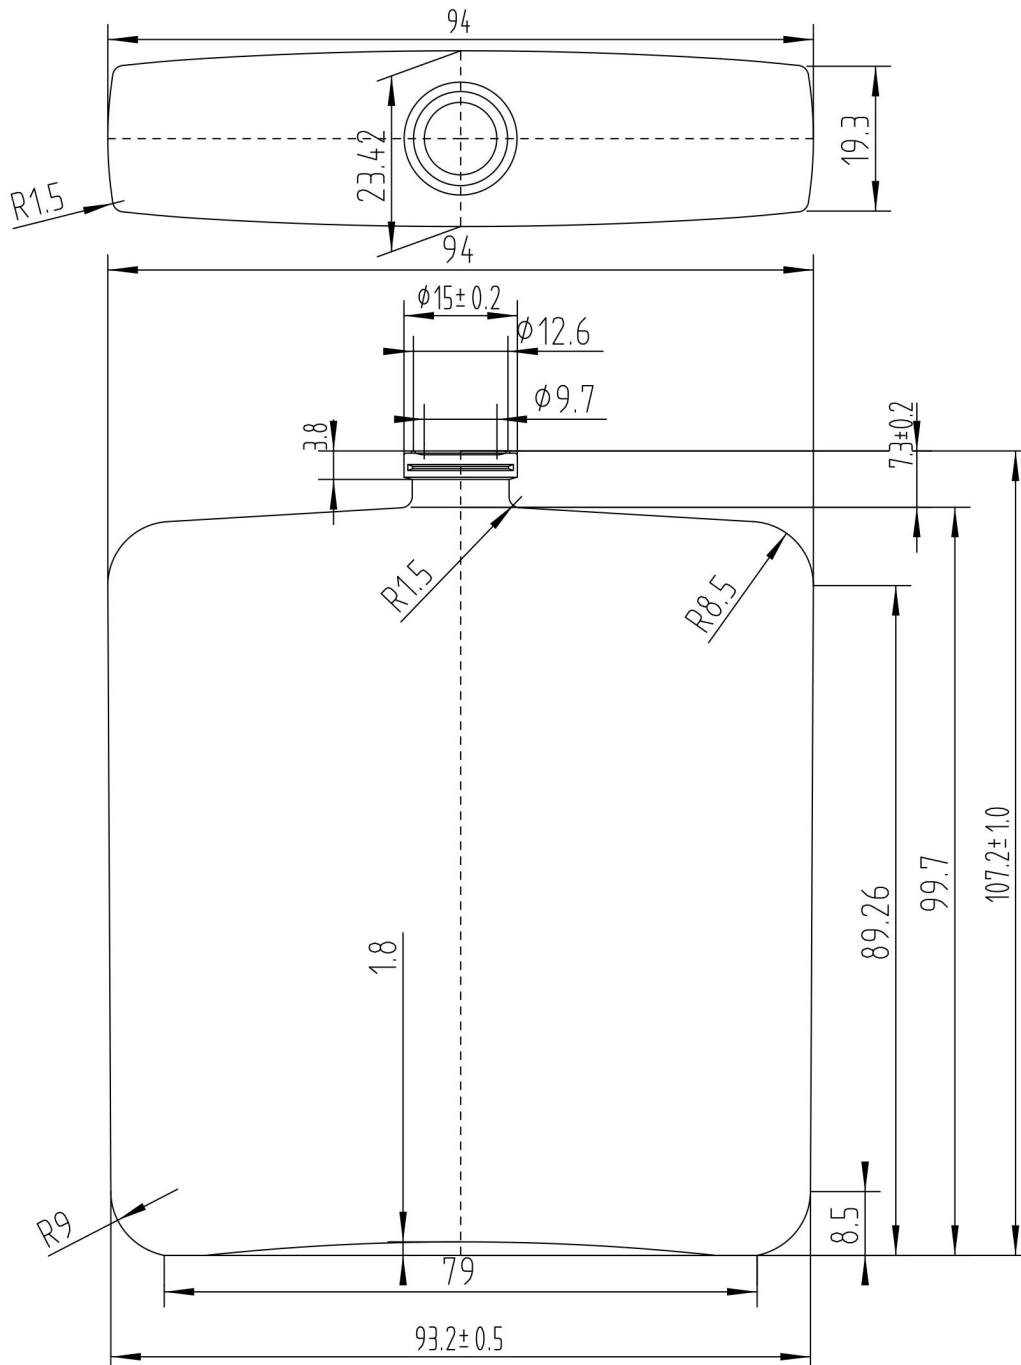

Yoga 100ml

With integrated service of design, customization, wholesale, contract manufacturing, decoration, GP Bottles is providing bespoke perfume bottle packaging solutions for niche perfume brand.