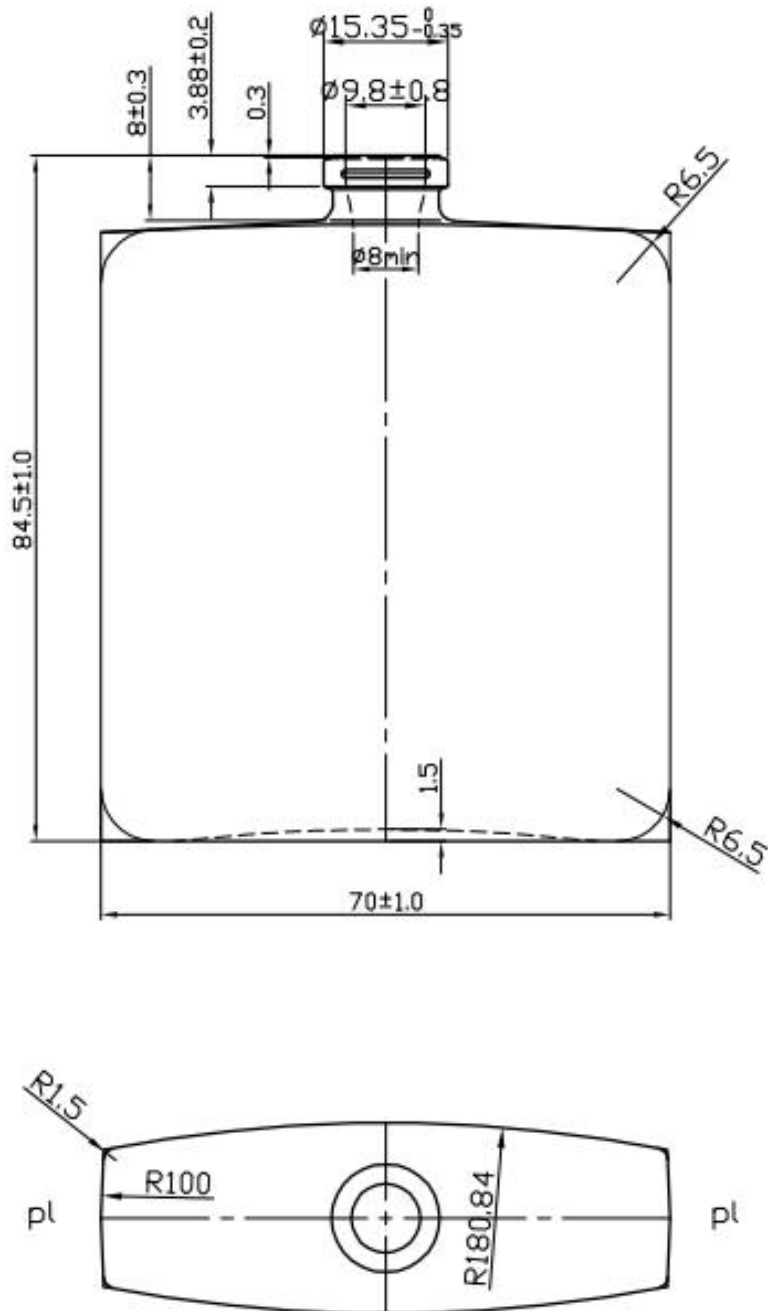

Yoga 50ml

Brimful Capacity **56 ± 2 ml**

Net Weight **168 ± 5 g**

Dimensions **L70 x W29 x H84.5 mm**

Neck Finish **FEA15**

Yoga 50ml

With integrated service of design, customization, wholesale, contract manufacturing, decoration, GP Bottles is providing bespoke perfume bottle packaging solutions for niche perfume brand.