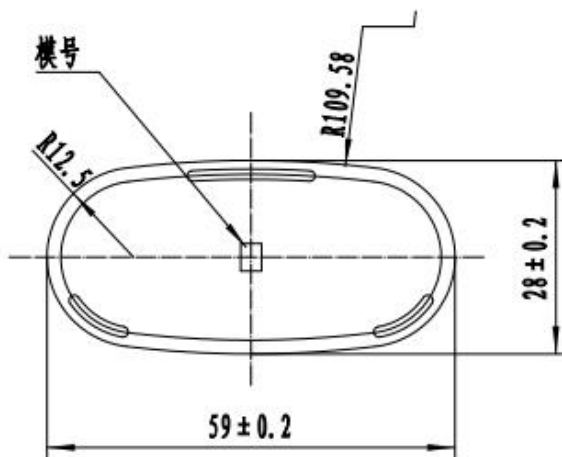

Vermeer 50ml

Brimful Capacity **55 ± 2 ml**

Net Weight **135 ± 5 g**

Dimensions **L59 x W28 x H86 mm**

Neck Finish **FEA15**

Vermeer 50ml

With integrated service of design, customization, wholesale, contract manufacturing, decoration, GP Bottles is providing bespoke perfume bottle packaging solutions for niche perfume brand.