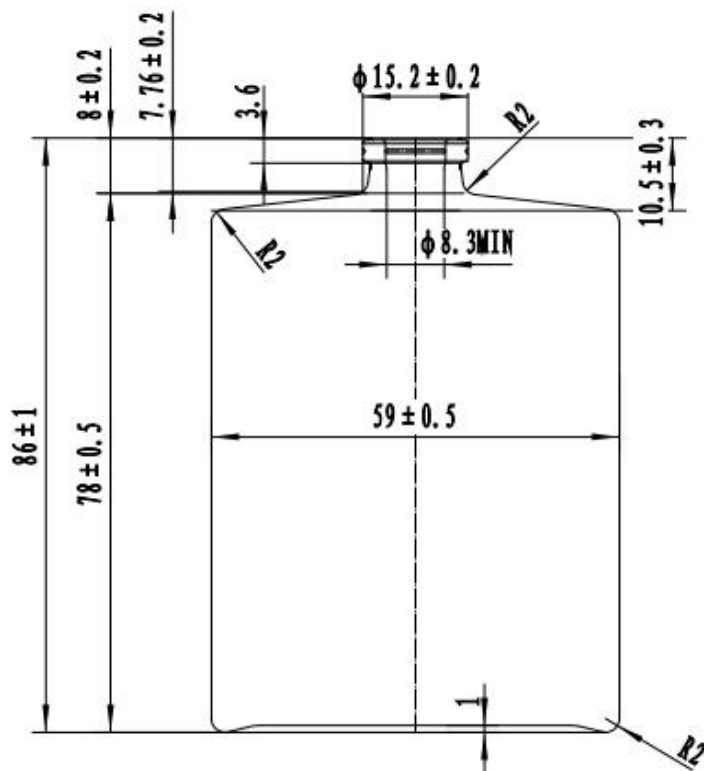

Vermeer 50ml

Brimful Capacity **55 ± 2 ml**

Net Weight **135 ± 5 g**

Dimensions **L59 x W28 x H86 mm**

Neck Finish **FEA15**

Vermeer 50ml

With integrated service of design, customization, wholesale, contract manufacturing, decoration, GP Bottles is providing bespoke perfume bottle packaging solutions for niche perfume brand.