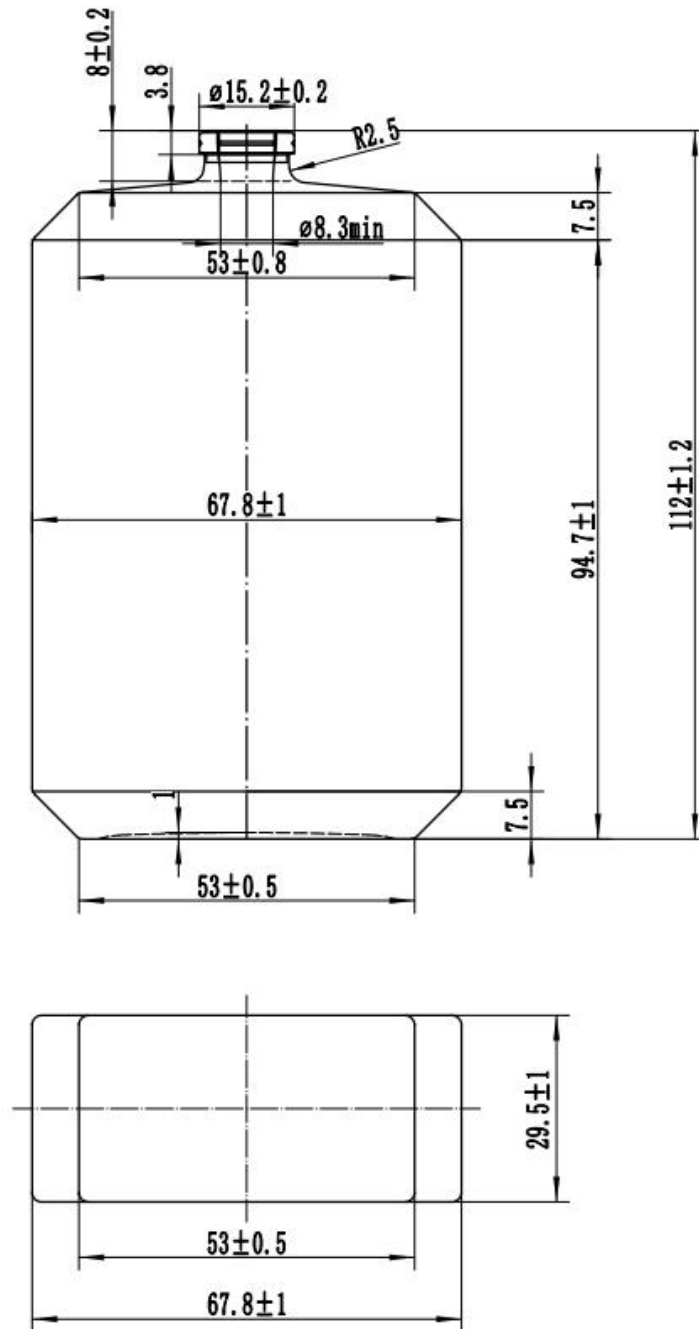

Style 100ml

With integrated service of design, customization, wholesale, contract manufacturing, decoration, GP Bottles is providing bespoke perfume bottle packaging solutions for niche perfume brand.