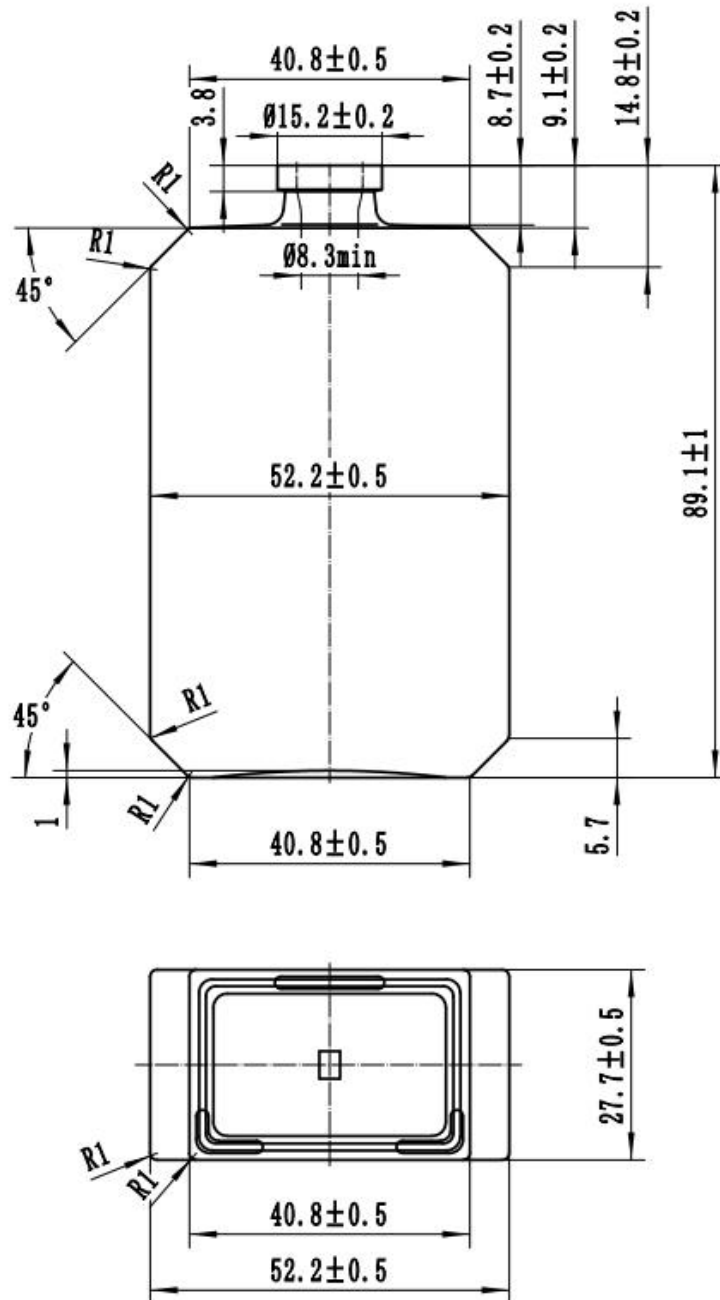

Style 50ml

Brimful Capacity **55 ± 2 ml**

Net Weight **145 ± 5 g**

Dimensions **L52.2 x W27.7 x H89.1 mm**

Neck Finish **FEA15**

Style 50ml

With integrated service of design, customization, wholesale, contract manufacturing, decoration, GP Bottles is providing bespoke perfume bottle packaging solutions for niche perfume brand.