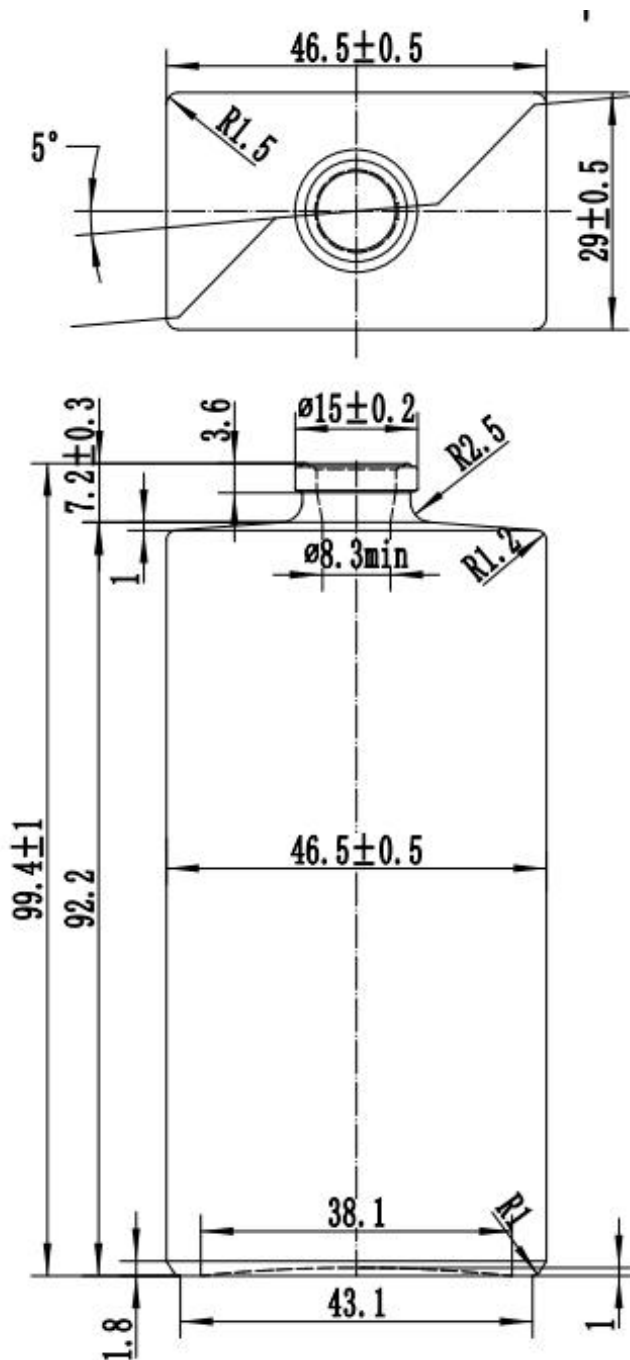

Soni 50ml

With integrated service of design, customization, wholesale, contract manufacturing, decoration, GP Bottles is providing bespoke perfume bottle packaging solutions for niche perfume brand.