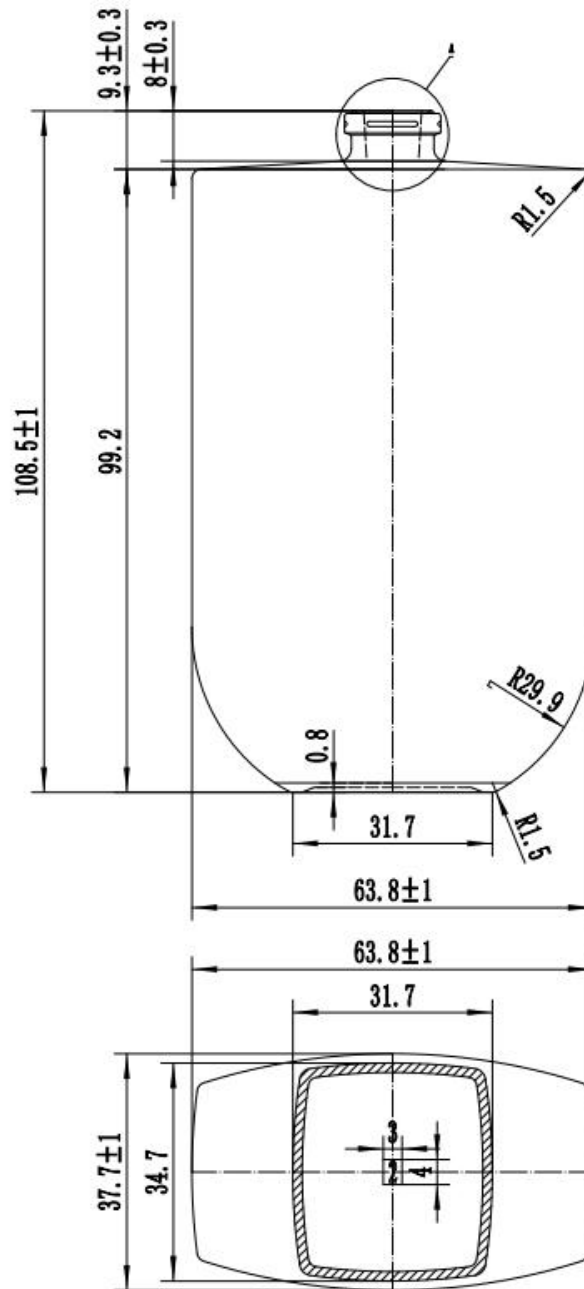

Rocky 100ml

Brimful Capacity **110 ± 2 ml**

Net Weight **244 ± 5 g**

Dimensions **L63.8 x W37.7 x H108.5 mm**

Neck Finish **FEA15**

Rocky 100ml

With integrated service of design, customization, wholesale, contract manufacturing, decoration, GP Bottles is providing bespoke perfume bottle packaging solutions for niche perfume brand.