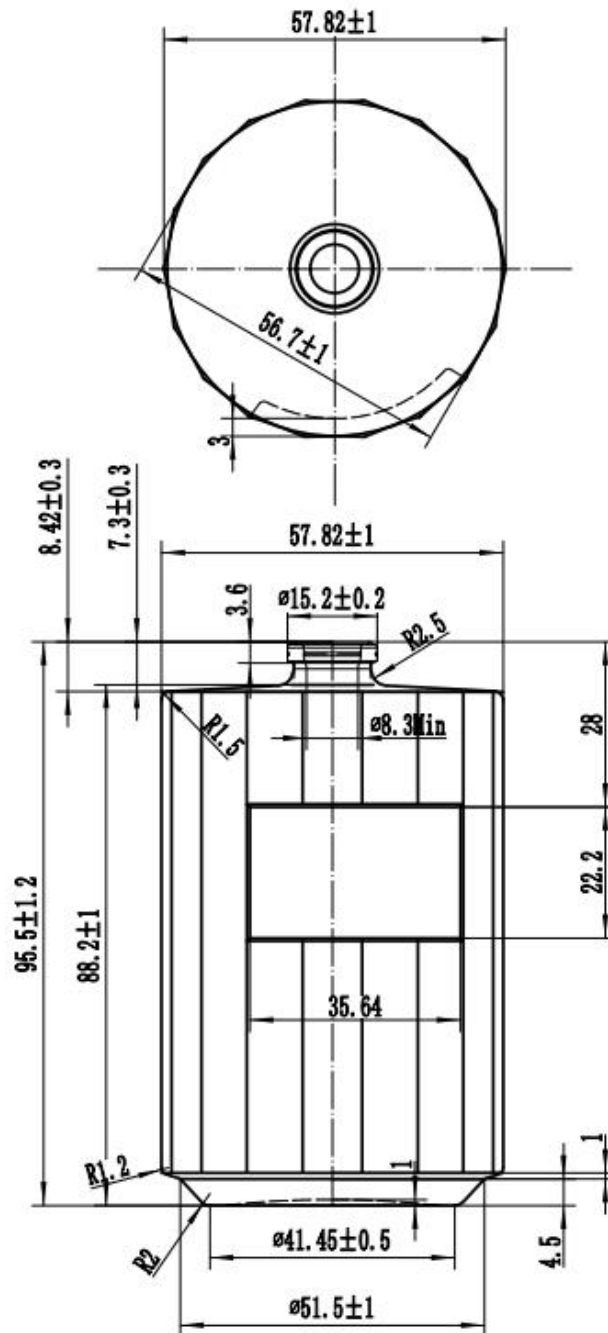

Rayure 100ml

Brimful Capacity **103 ± 3 ml**

Net Weight **282 ± 5 g**

Dimensions **Dia57.82 x H95.5 mm**

Neck Finish **FEA15**

Rayure 100ml

With integrated service of design, customization, wholesale, contract manufacturing, decoration, GP Bottles is providing bespoke perfume bottle packaging solutions for niche perfume brand.