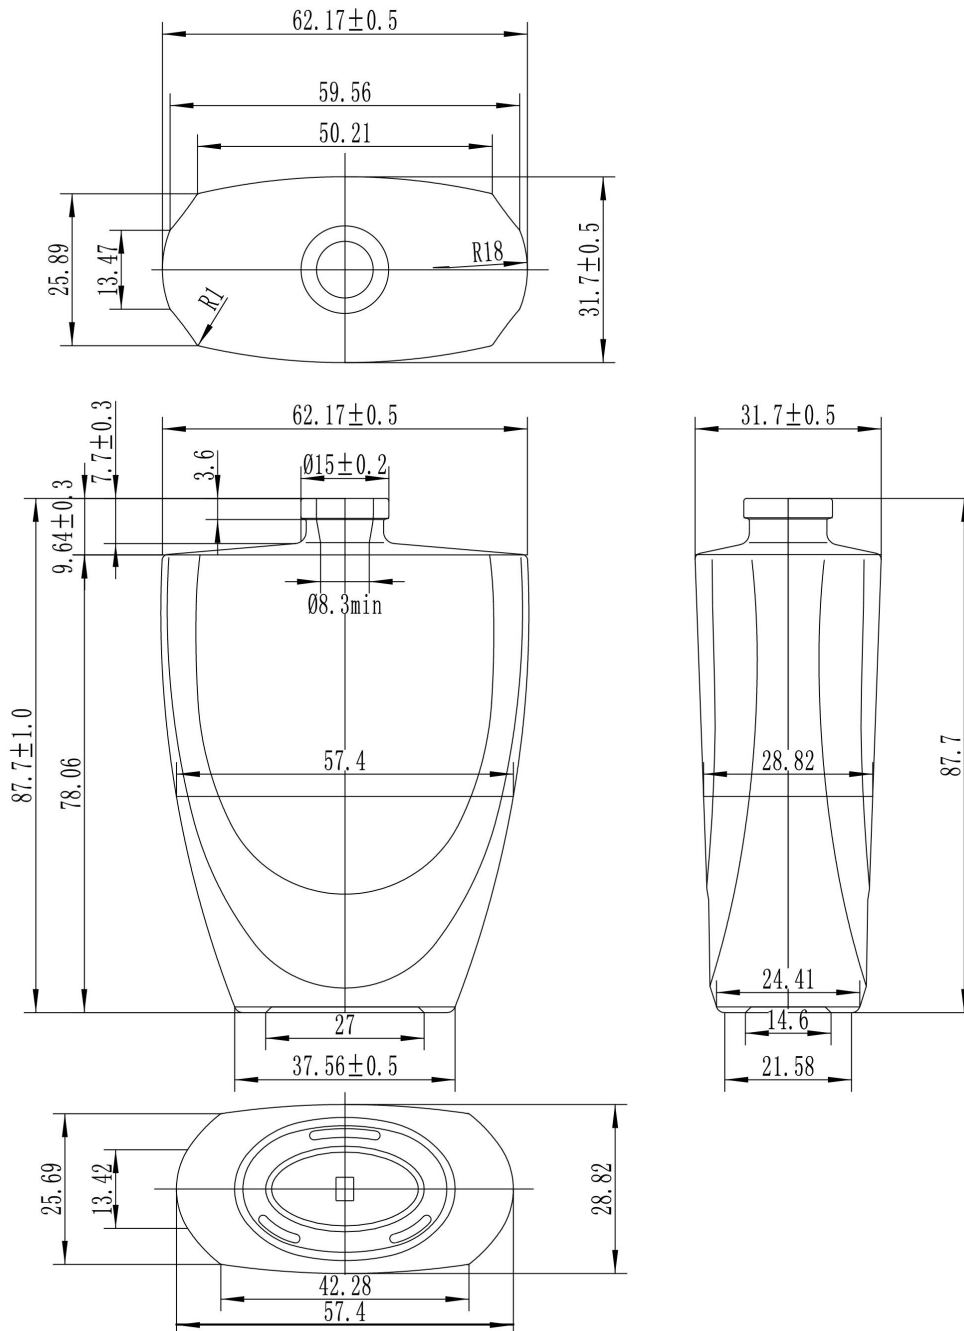

Rambo 50ml

Brimful Capacity **53 ± 2 ml**

Net Weight **145 ± 5 g**

Dimensions **L57.4 x W28.8 x H87.7 mm**

Neck Finish **FEA15**

Rambo 50ml

With integrated service of design, customization, wholesale, contract manufacturing, decoration, GP Bottles is providing bespoke perfume bottle packaging solutions for niche perfume brand.