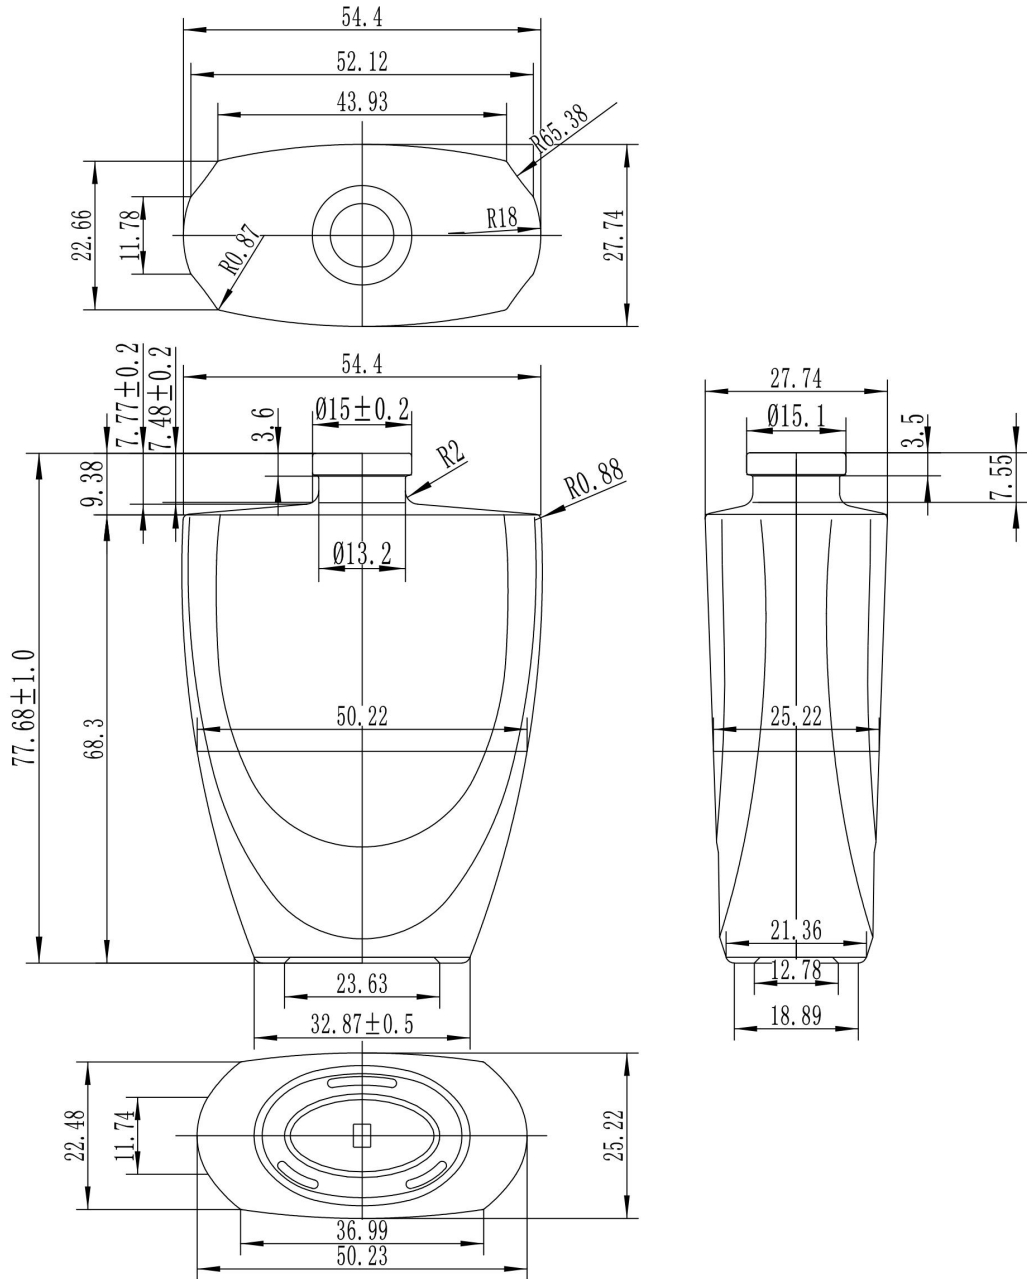

Rambo 30ml

Brimful Capacity **34 ± 1 ml**

Net Weight **95 ± 3 g**

Dimensions **L50.2 x W25.2 x H77.7 mm**

Neck Finish **FEA15**

Rambo 30ml

With integrated service of design, customization, wholesale, contract manufacturing, decoration, GP Bottles is providing bespoke perfume bottle packaging solutions for niche perfume brand.