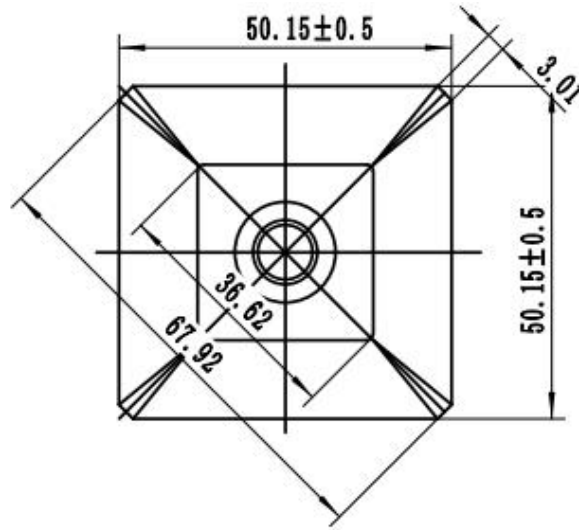

Queeny 70ml

With integrated service of design, customization, wholesale, contract manufacturing, decoration, GP Bottles is providing bespoke perfume bottle packaging solutions for niche perfume brand.