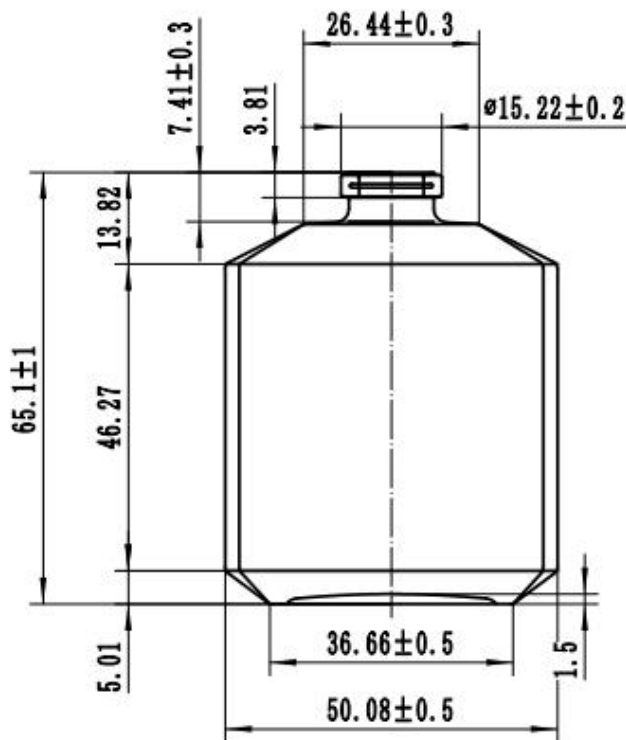

Queeny 70ml

With integrated service of design, customization, wholesale, contract manufacturing, decoration, GP Bottles is providing bespoke perfume bottle packaging solutions for niche perfume brand.