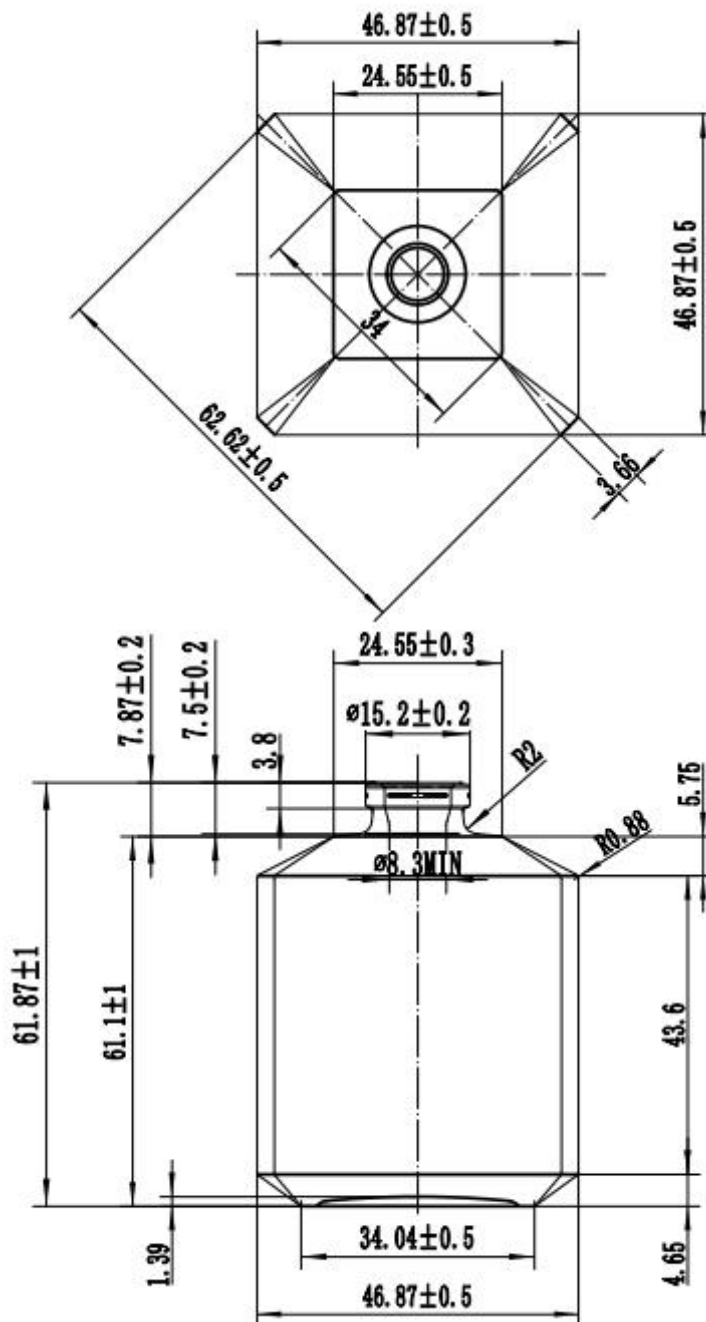

Queeny 50ml

Brimful Capacity **56 ± 3 ml**

Net Weight **140 ± 5 g**

Dimensions **L34 x W34 x H46.9 mm**

Neck Finish **FEA15**

Queeny 50ml

With integrated service of design, customization, wholesale, contract manufacturing, decoration, GP Bottles is providing bespoke perfume bottle packaging solutions for niche perfume brand.