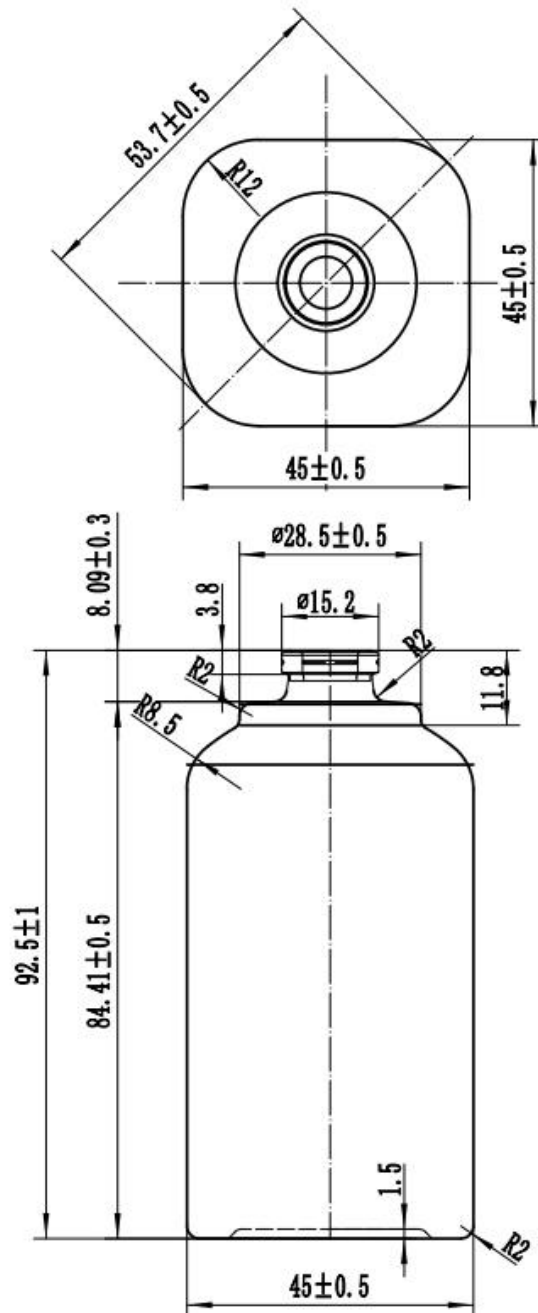

Phinex 50ml

Brimful Capacity **57 ± 2 ml**

Net Weight **229 ± 5 g**

Dimensions **L45 x W45 x H92.5 mm**

Neck Finish **FEA15**

Phinex 50ml

With integrated service of design, customization, wholesale, contract manufacturing, decoration, GP Bottles is providing bespoke perfume bottle packaging solutions for niche perfume brand.