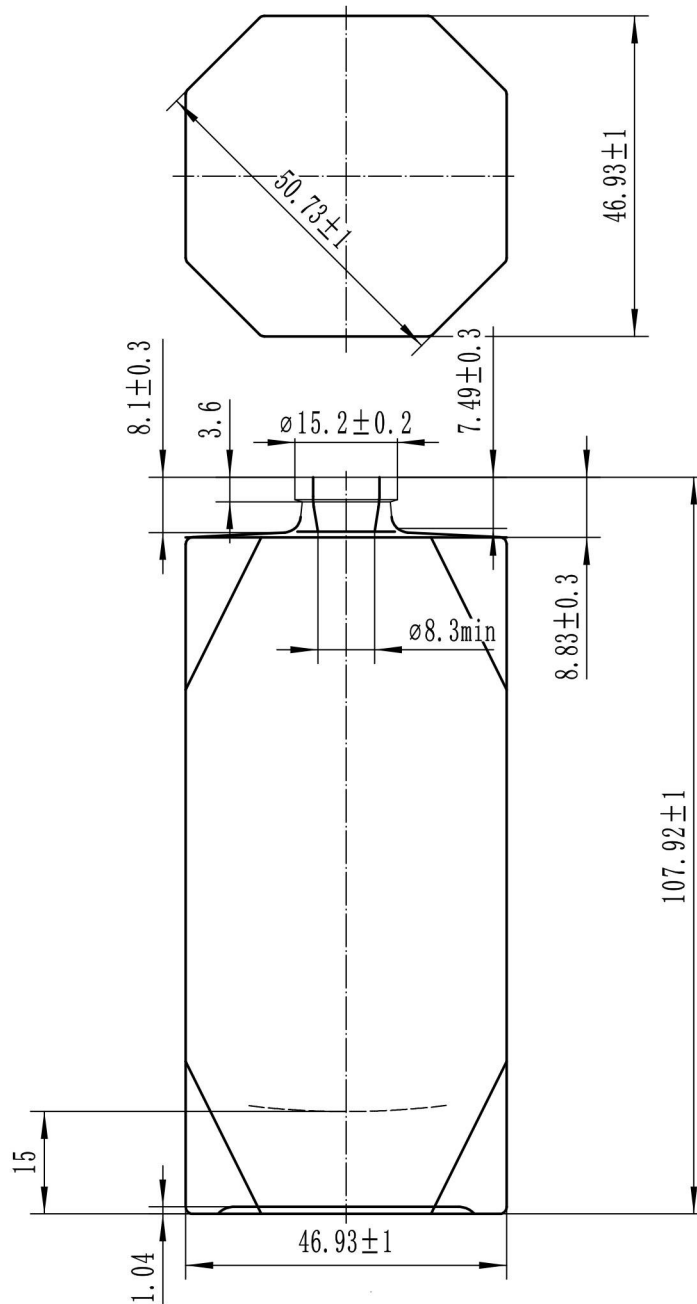

Odeon 100ml

Brimful Capacity **107 ± 2 ml**

Net Weight **270 ± 5 g**

Dimensions **L46.93 x W46.93 x H107.92 mm**

Neck Finish **FEA15**

Odeon 100ml

With integrated service of design, customization, wholesale, contract manufacturing, decoration, GP Bottles is providing bespoke perfume bottle packaging solutions for niche perfume brand.