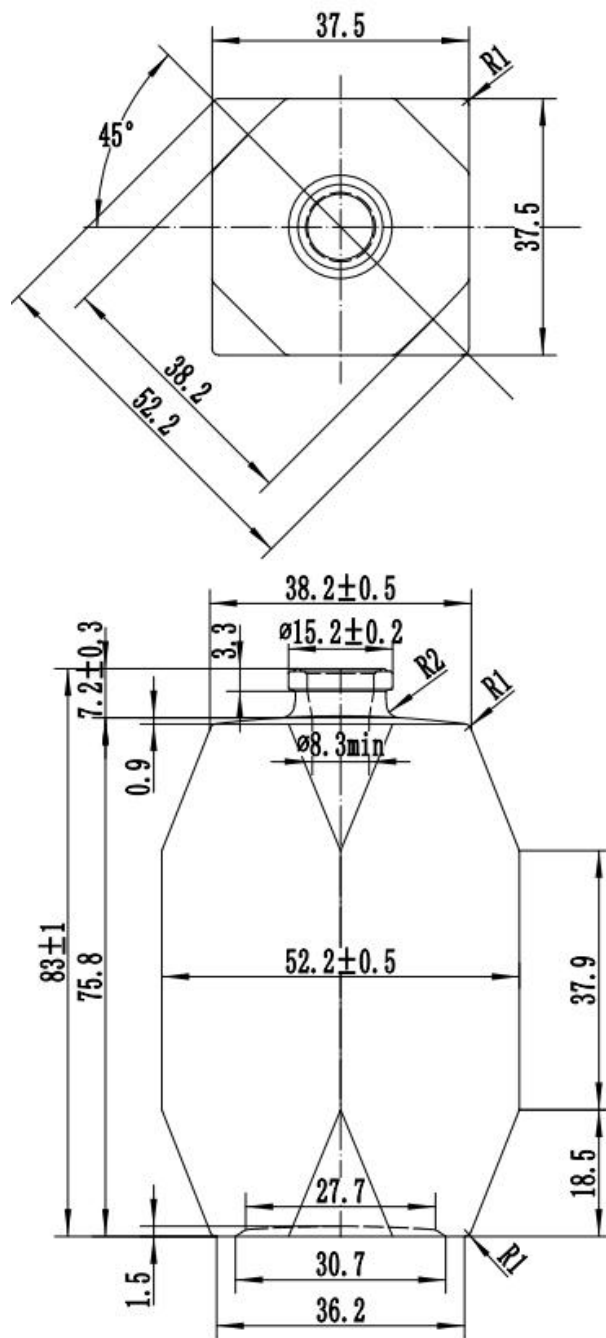

Odeon 50ml

Brimful Capacity **56 ± 2 ml**

Net Weight **116 ± 5 g**

Dimensions **L37.5 x W37.5 x H83 mm**

Neck Finish **FEA15**

Odeon 50ml

With integrated service of design, customization, wholesale, contract manufacturing, decoration, GP Bottles is providing bespoke perfume bottle packaging solutions for niche perfume brand.