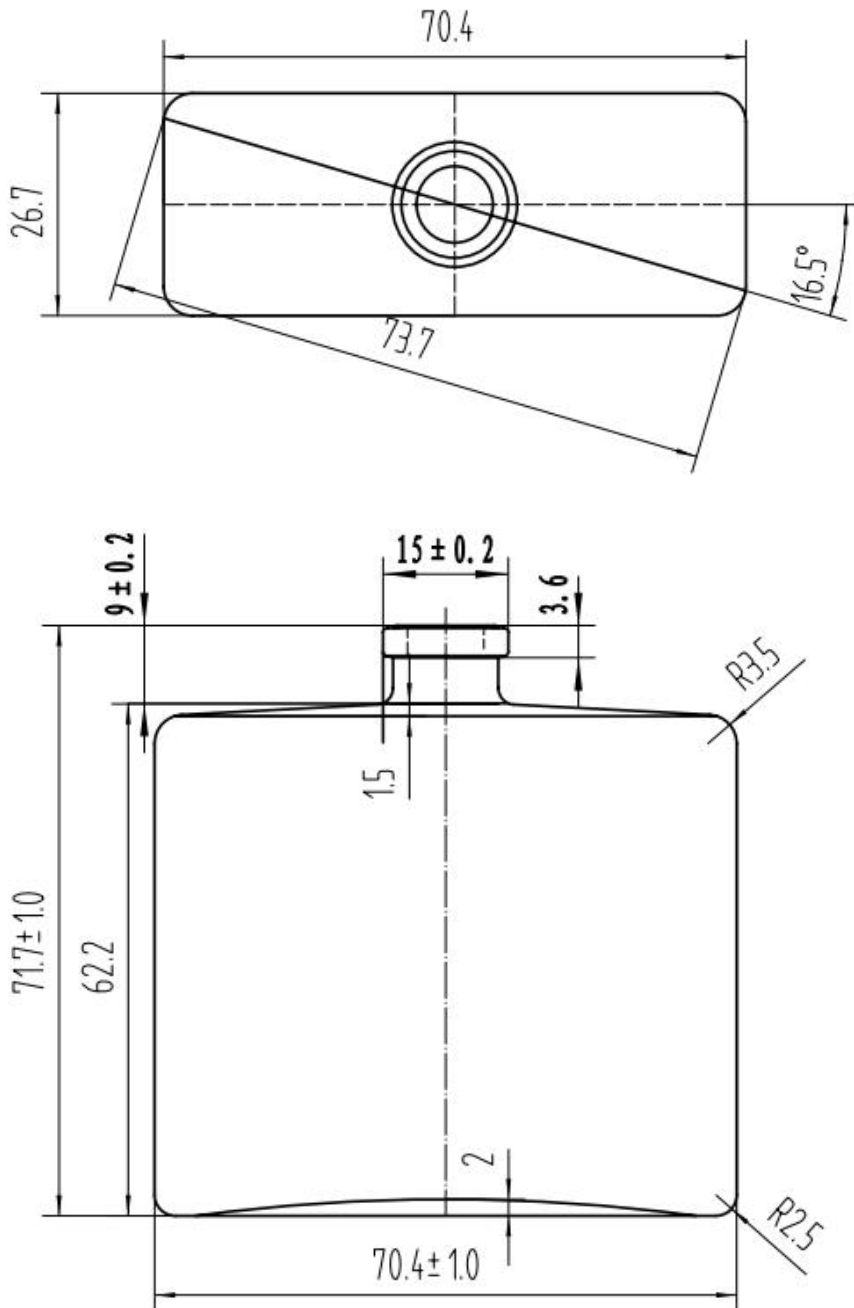

Night Show 50ml

Brimful Capacity **55 ± 2 ml**

Net Weight **135 ± 7 g**

Dimensions **L70.4 x W26.7 x H71.7 mm**

Neck Finish **FEA15**

Night Show 50ml

With integrated service of design, customization, wholesale, contract manufacturing, decoration, GP Bottles is providing bespoke perfume bottle packaging solutions for niche perfume brand.