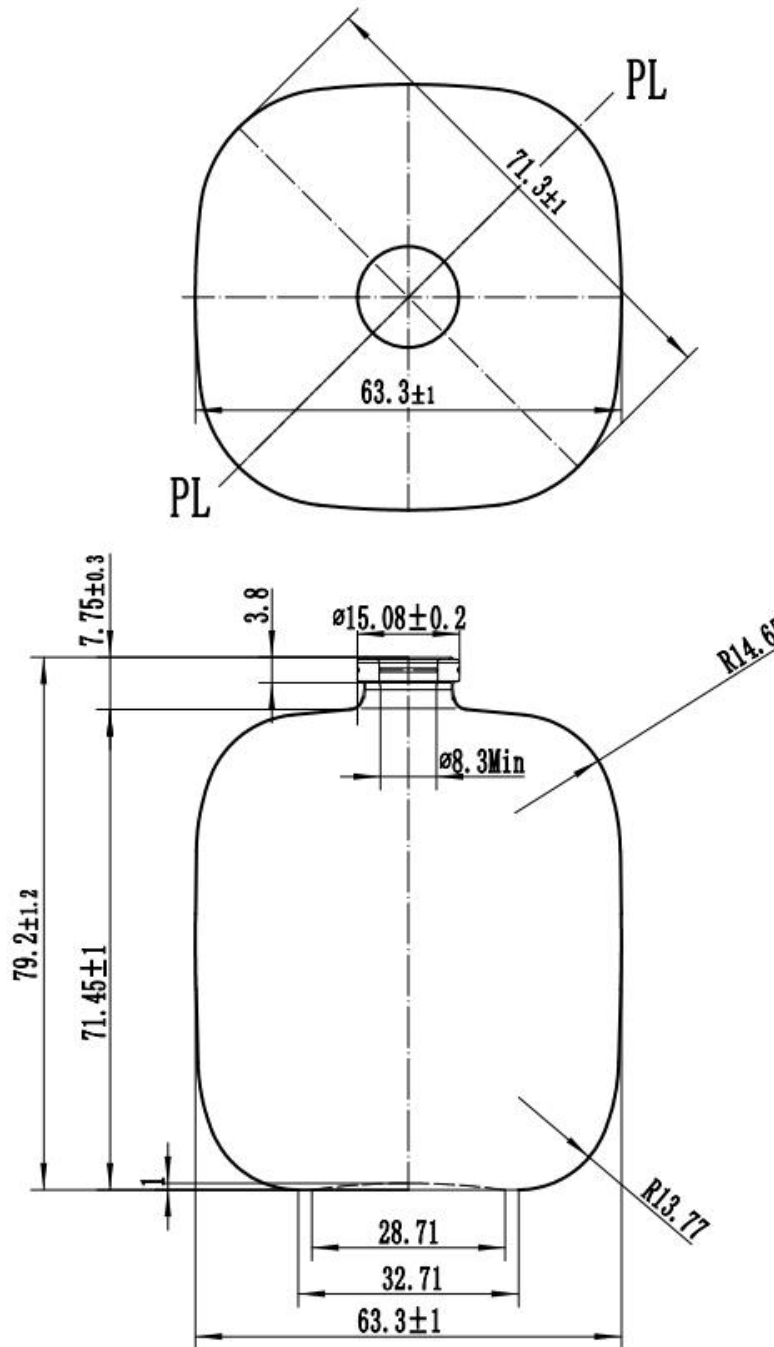

Little Sumo 100ml

Brimful Capacity **103 ± 3 ml**

Net Weight **292 ± 5 g**

Dimensions **L63.3 x W63.3 x H79.2 mm**

Neck Finish **FEA15**

Little Sumo 100ml

With integrated service of design, customization, wholesale, contract manufacturing, decoration, GP Bottles is providing bespoke perfume bottle packaging solutions for niche perfume brand.