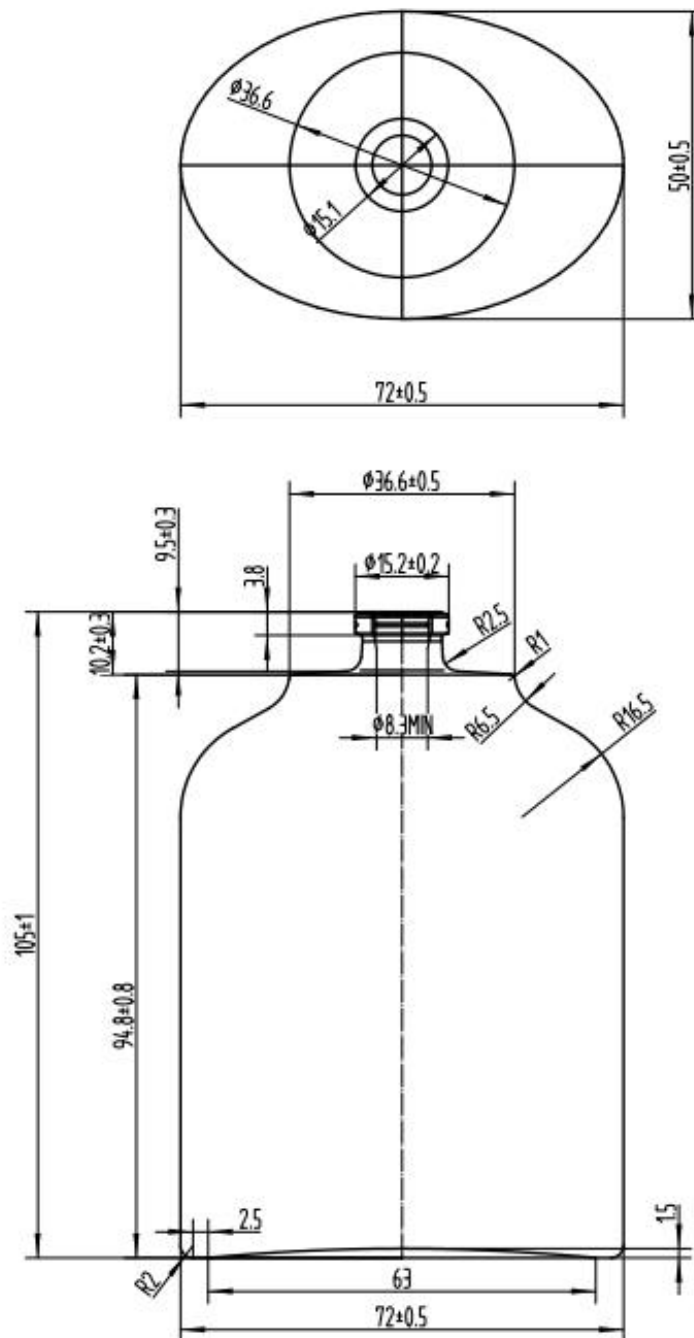

Library 100ml

Brimful Capacity **108 ± 3 ml**

Net Weight **355 ± 5 g**

Dimensions **L72 x W50 x H105 mm**

Neck Finish **FEA15**

Library 100ml

With integrated service of design, customization, wholesale, contract manufacturing, decoration, GP Bottles is providing bespoke perfume bottle packaging solutions for niche perfume brand.