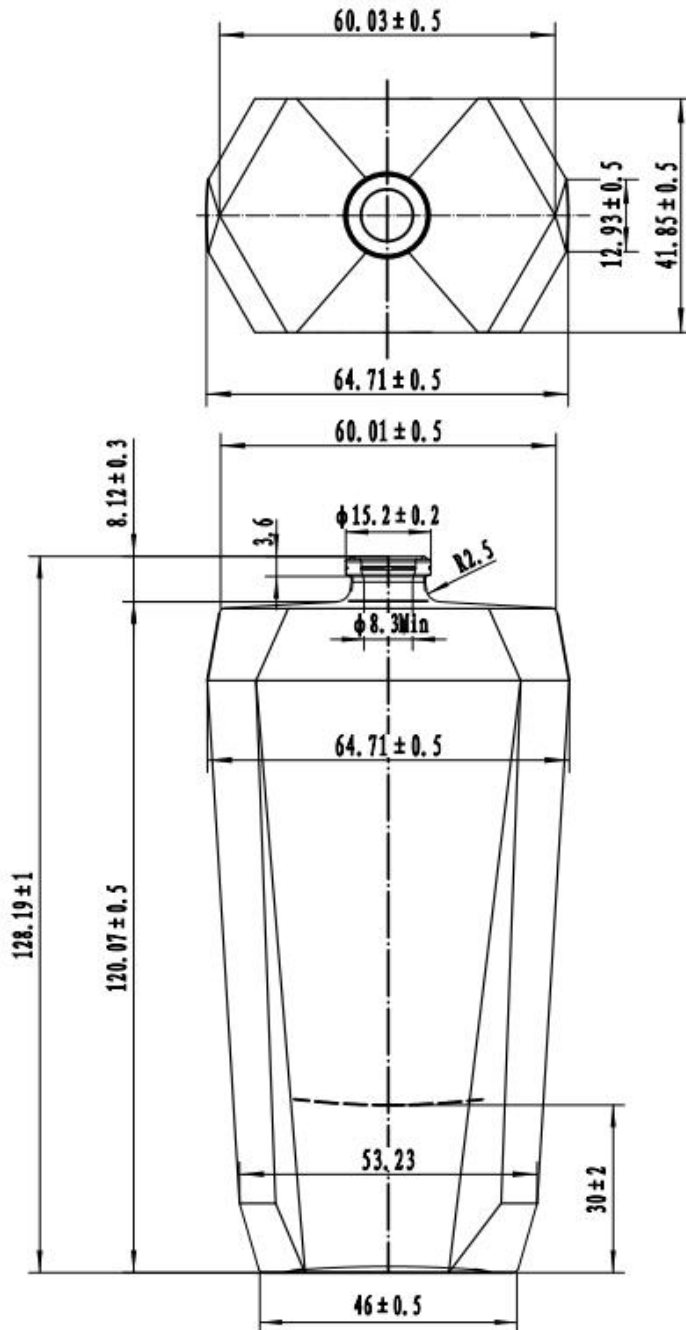

Lanky 100ml

Brimful Capacity **108 ± 3 ml**

Net Weight **325 ± 5 g**

Dimensions **L64.71 x W41.85 x H128.19 mm**

Neck Finish **FEA15**

Lanky 100ml

With integrated service of design, customization, wholesale, contract manufacturing, decoration, GP Bottles is providing bespoke perfume bottle packaging solutions for niche perfume brand.