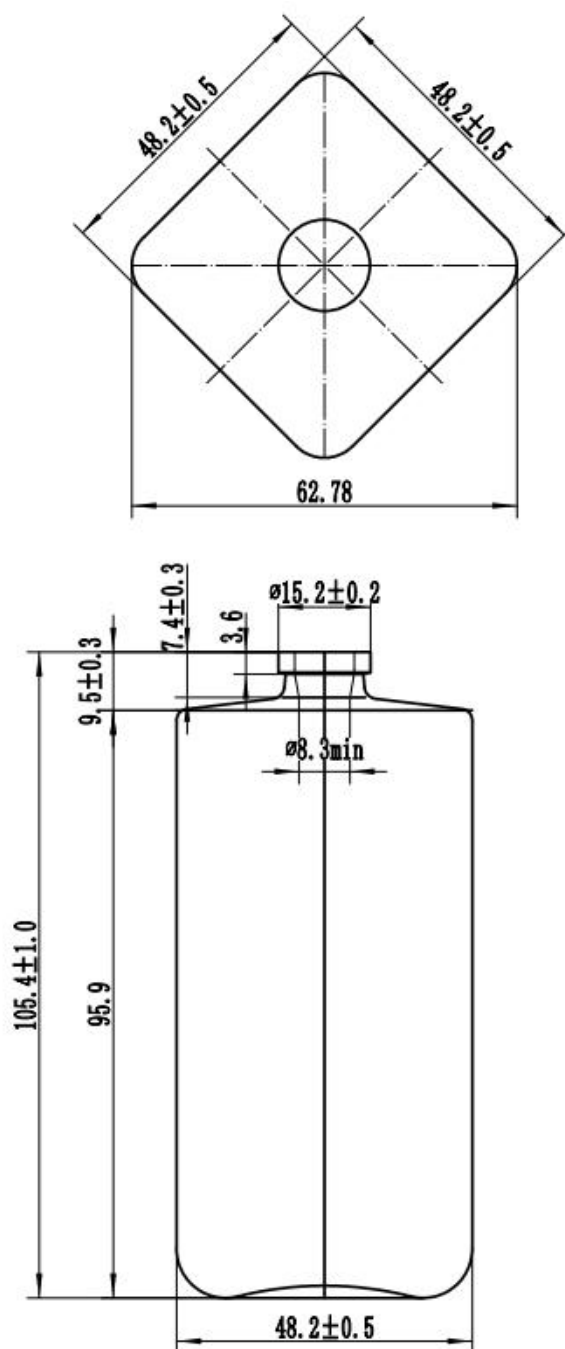

Kubos 100ml

Brimful Capacity **108 ± 3 ml**

Net Weight **273 ± 5 g**

Dimensions **L48.2 x W48.2 x H105.4 mm**

Neck Finish **FEA15**

Kubos 100ml

With integrated service of design, customization, wholesale, contract manufacturing, decoration, GP Bottles is providing bespoke perfume bottle packaging solutions for niche perfume brand.