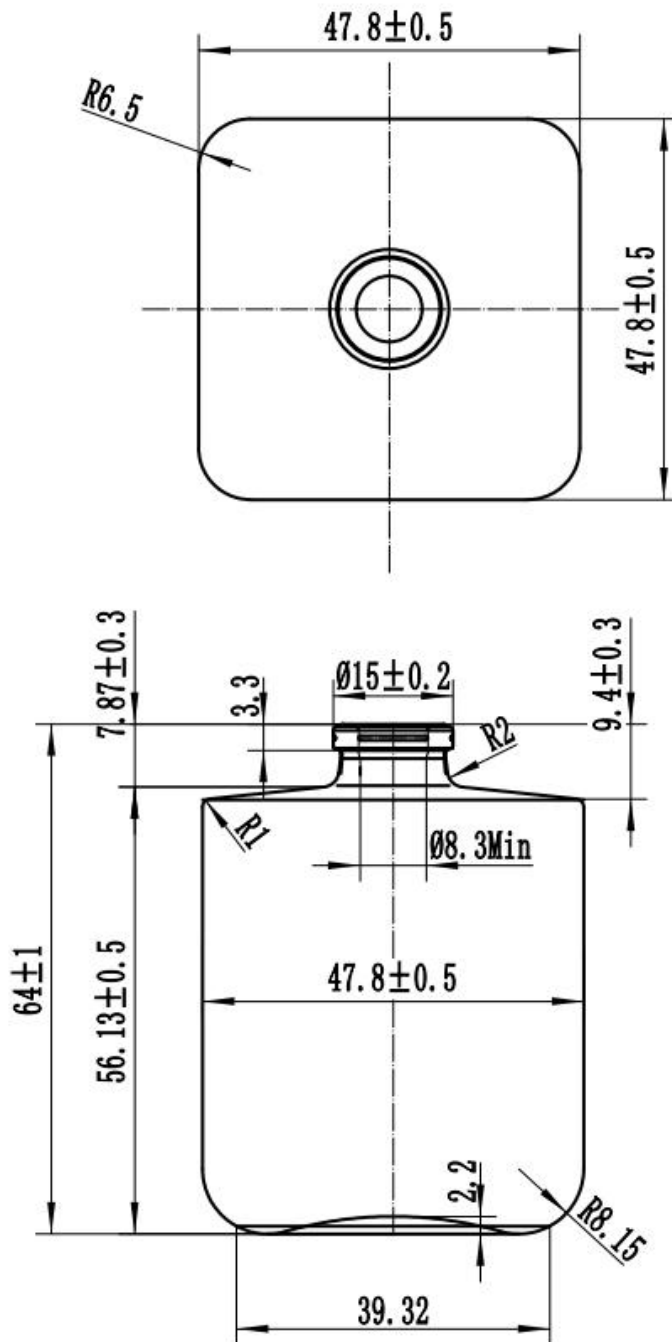

Kubos 50ml

Brimful Capacity **56 ± 2 ml**

Net Weight **165 ± 5 g**

Dimensions **L47.8 x W47.8 x H64 mm**

Neck Finish **FEA15**

Kubos 50ml

With integrated service of design, customization, wholesale, contract manufacturing, decoration, GP Bottles is providing bespoke perfume bottle packaging solutions for niche perfume brand.