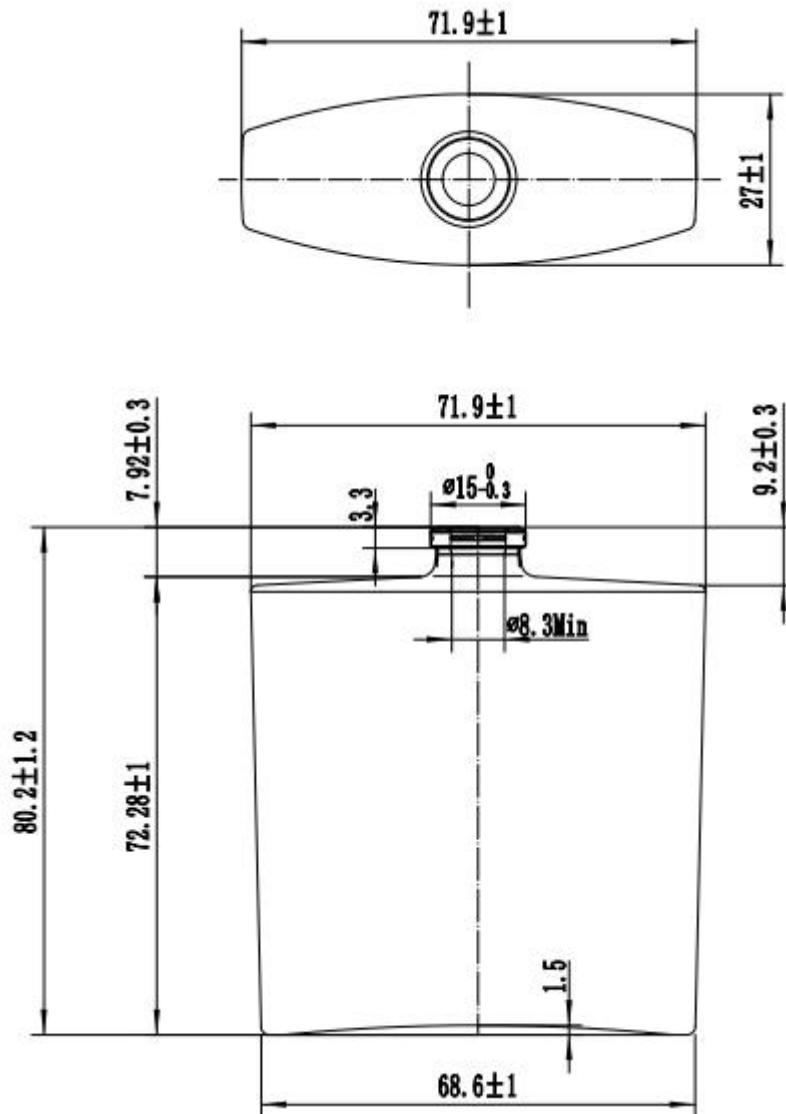

Jens 50ml

Brimful Capacity **55 ± 2 ml**

Net Weight **150 ± 5 g**

Dimensions **L68.6 x W27 x H80.2 mm**

Neck Finish **FEA15**

Jens 50ml

With integrated service of design, customization, wholesale, contract manufacturing, decoration, GP Bottles is providing bespoke perfume bottle packaging solutions for niche perfume brand.