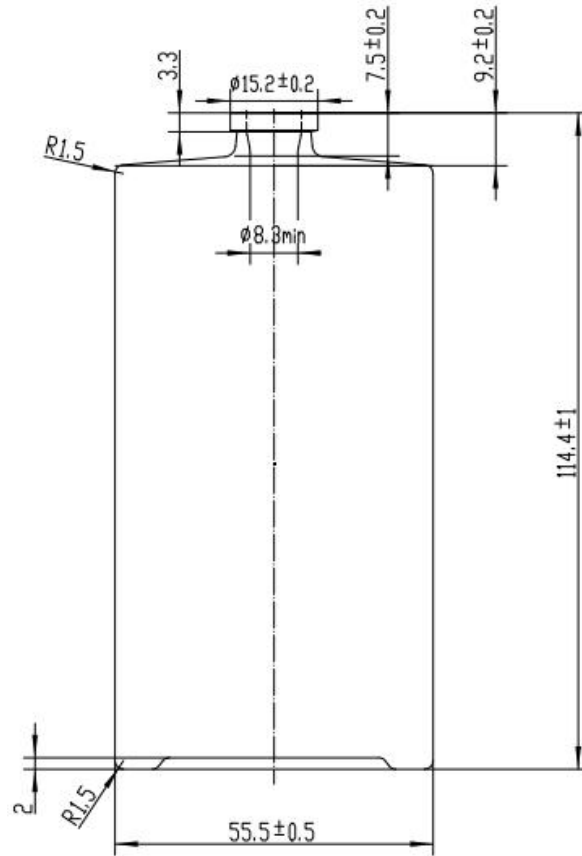

Hasel 100ml

Brimful Capacity **111 ± 3 ml**

Net Weight **242 ± 5 g**

Dimensions **L55.5 x W35.6 x H114.4 mm**

Neck Finish **FEA15**

Hasel 100ml

With integrated service of design, customization, wholesale, contract manufacturing, decoration, GP Bottles is providing bespoke perfume bottle packaging solutions for niche perfume brand.