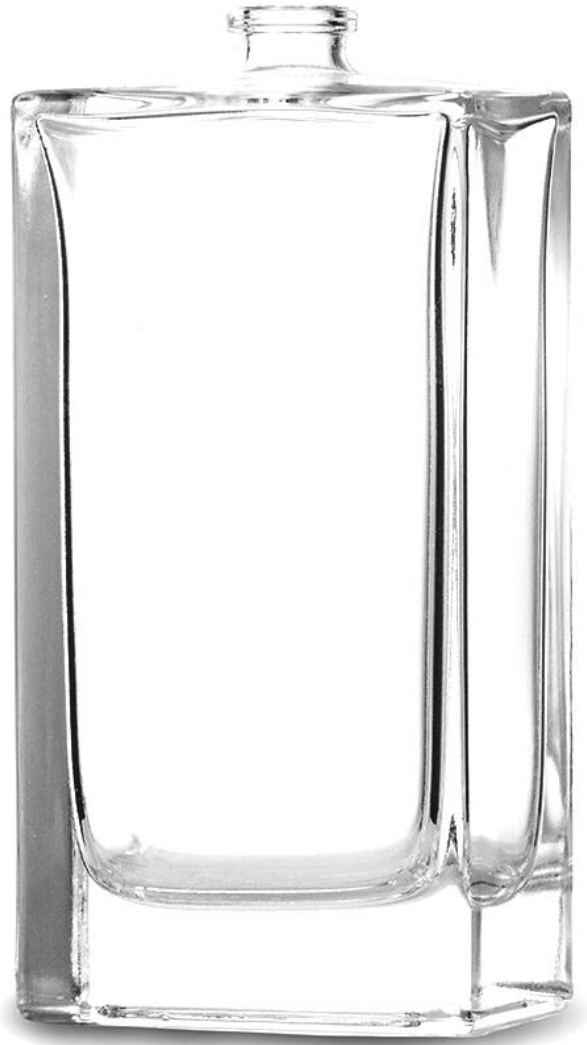

Hasel 100ml

Brimful Capacity **111 ± 3 ml**

Net Weight **242 ± 5 g**

Dimensions **L55.5 x W35.6 x H114.4 mm**

Neck Finish **FEA15**

Hasel 100ml

With integrated service of design, customization, wholesale, contract manufacturing, decoration, GP Bottles is providing bespoke perfume bottle packaging solutions for niche perfume brand.