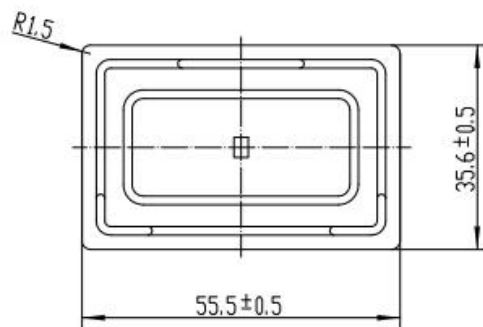

Hasel 100ml

Brimful Capacity **111 ± 3 ml**

Net Weight **242 ± 5 g**

Dimensions **L55.5 x W35.6 x H114.4 mm**

Neck Finish **FEA15**

Hasel 100ml

With integrated service of design, customization, wholesale, contract manufacturing, decoration, GP Bottles is providing bespoke perfume bottle packaging solutions for niche perfume brand.