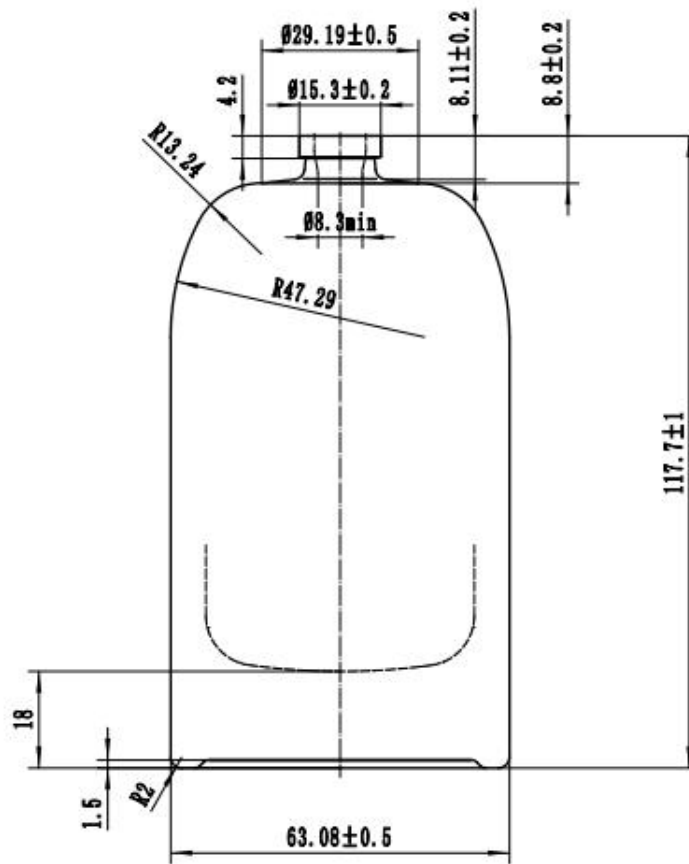

Gina 100ml

Brimful Capacity **108 ± 2 ml**

Net Weight **347 ± 5 g**

Dimensions **L63.1 x W38.9 x H117.7 mm**

Neck Finish **FEA15**

Gina 100ml

With integrated service of design, customization, wholesale, contract manufacturing, decoration, GP Bottles is providing bespoke perfume bottle packaging solutions for niche perfume brand.