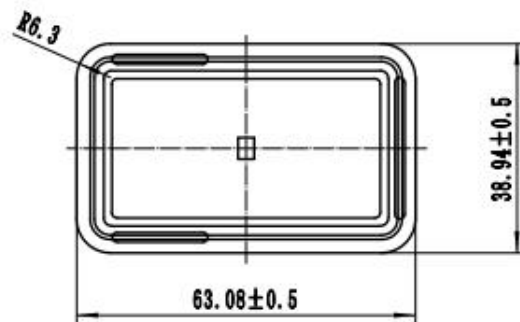

Gina 100ml

Brimful Capacity **108 ± 2 ml**

Net Weight **347 ± 5 g**

Dimensions **L63.1 x W38.9 x H117.7 mm**

Neck Finish **FEA15**

Gina 100ml

With integrated service of design, customization, wholesale, contract manufacturing, decoration, GP Bottles is providing bespoke perfume bottle packaging solutions for niche perfume brand.