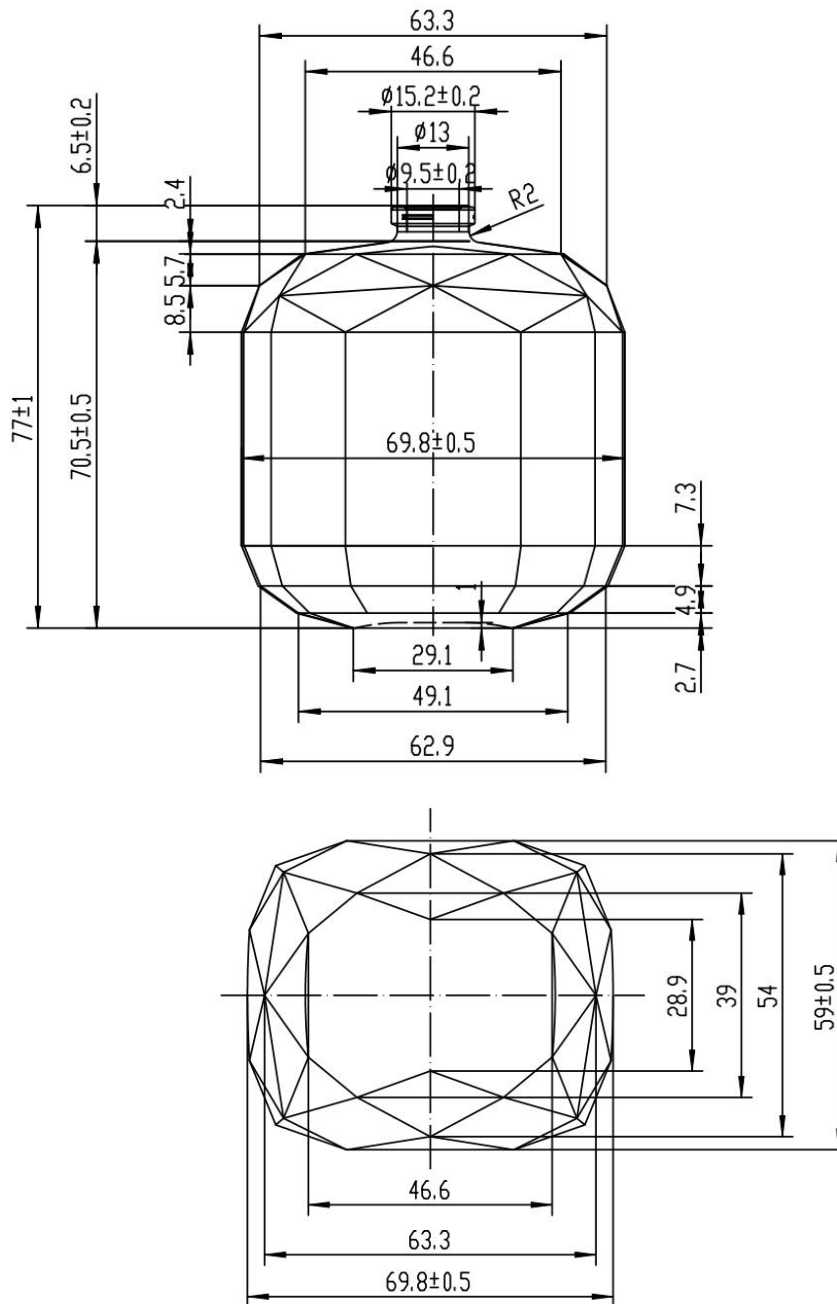

Facet 100ml

With integrated service of design, customization, wholesale, contract manufacturing, decoration, GP Bottles is providing bespoke perfume bottle packaging solutions for niche perfume brand.