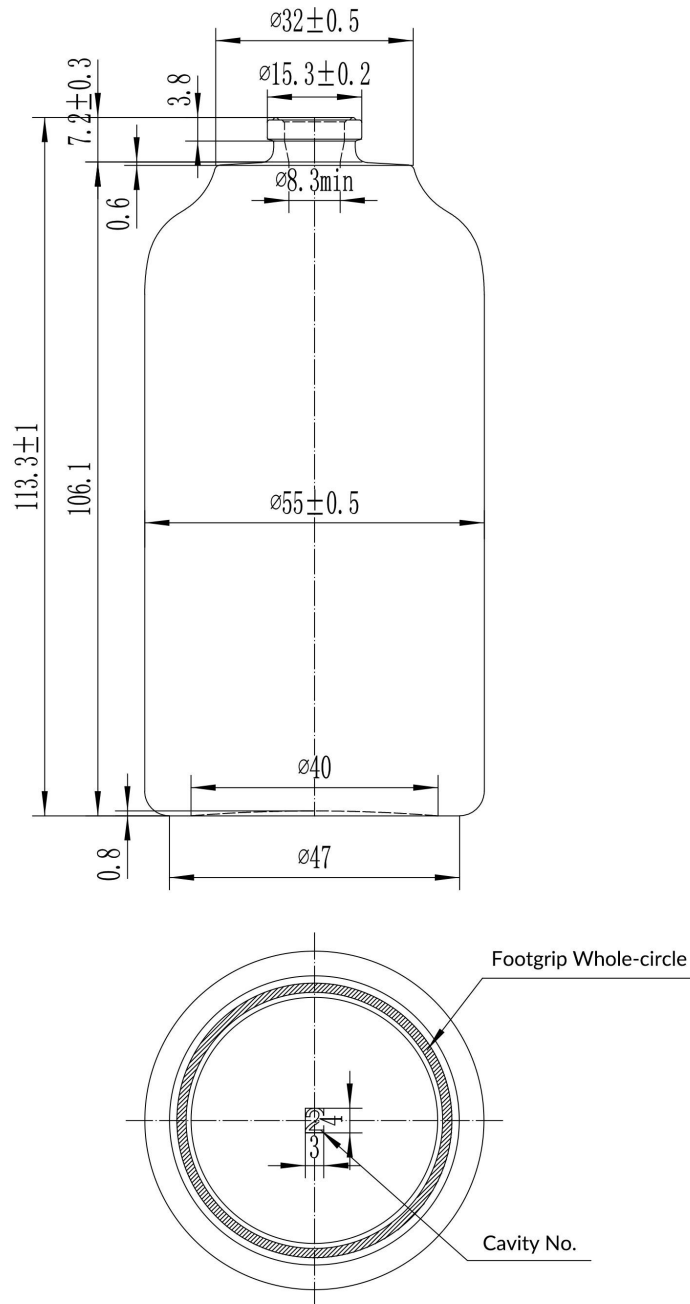

Column 100ml

Brimful Capacity **108 ± 3 ml**

Net Weight **320 ± 5 g**

Dimensions **Dia55 x H113.3 mm**

Neck Finish **FEA15**

Column 100ml

With integrated service of design, customization, wholesale, contract manufacturing, decoration, GP Bottles is providing bespoke perfume bottle packaging solutions for niche perfume brand.