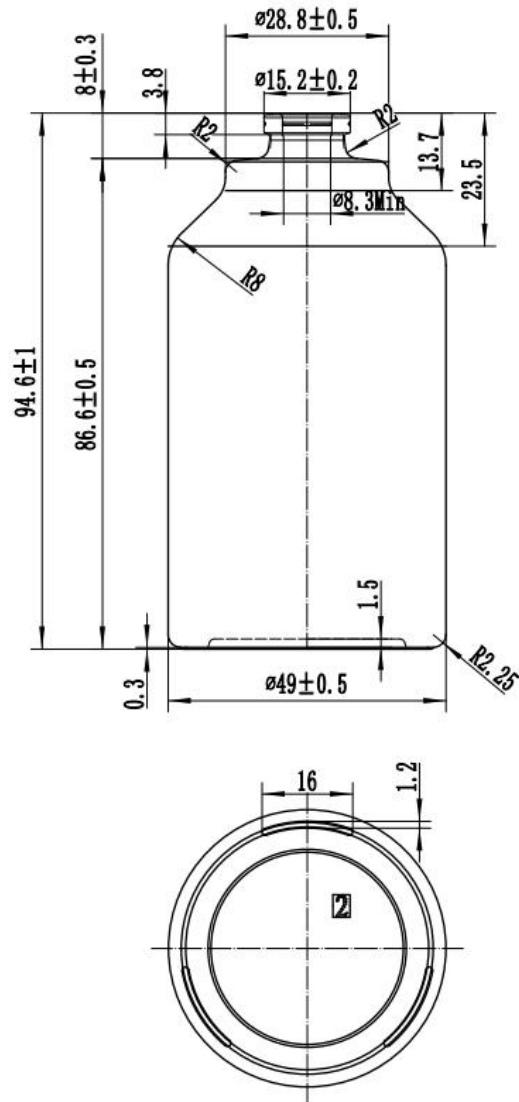

Column 50ml

Brimful Capacity **58 ± 2 ml**

Net Weight **225 ± 5 g**

Dimensions **Dia49 x H94.6 mm**

Neck Finish **FEA15**

Column 50ml

With integrated service of design, customization, wholesale, contract manufacturing, decoration, GP Bottles is providing bespoke perfume bottle packaging solutions for niche perfume brand.