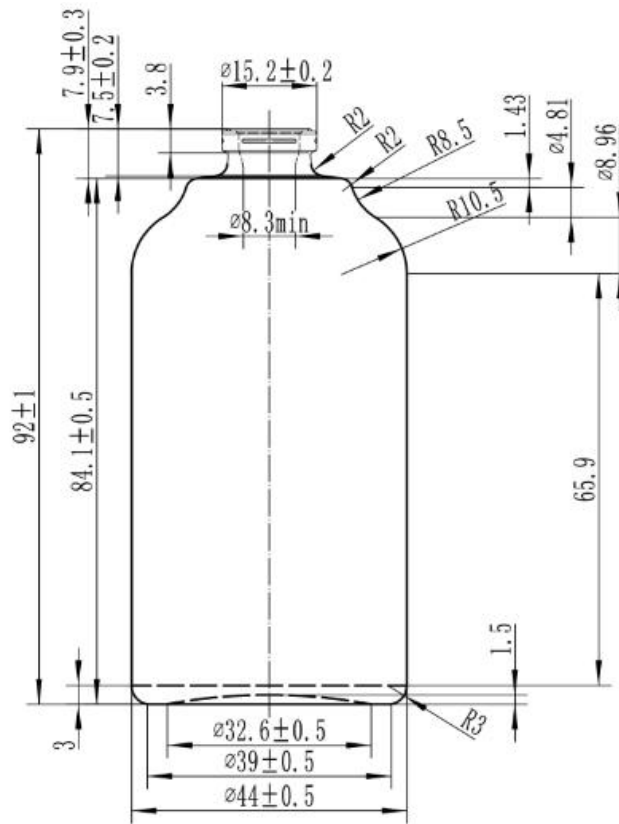

Column 50ml S

Brimful Capacity **56 ± 2 ml**

Net Weight **160 ± 5 g**

Dimensions **Dia44 x H92 mm**

Neck Finish **FEA15**

Column 50ml S

With integrated service of design, customization, wholesale, contract manufacturing, decoration, GP Bottles is providing bespoke perfume bottle packaging solutions for niche perfume brand.