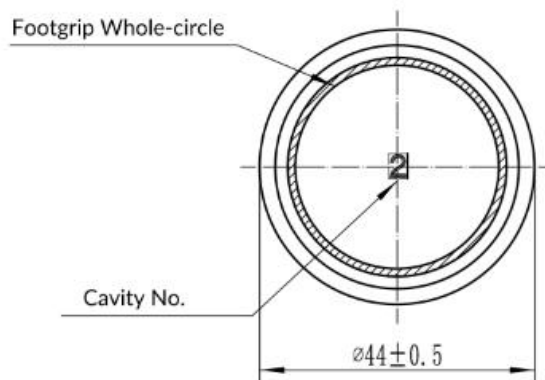

Column 50ml S

Brimful Capacity **56 ± 2 ml**

Net Weight **160 ± 5 g**

Dimensions **Dia44 x H92 mm**

Neck Finish **FEA15**

Column 50ml S

With integrated service of design, customization, wholesale, contract manufacturing, decoration, GP Bottles is providing bespoke perfume bottle packaging solutions for niche perfume brand.