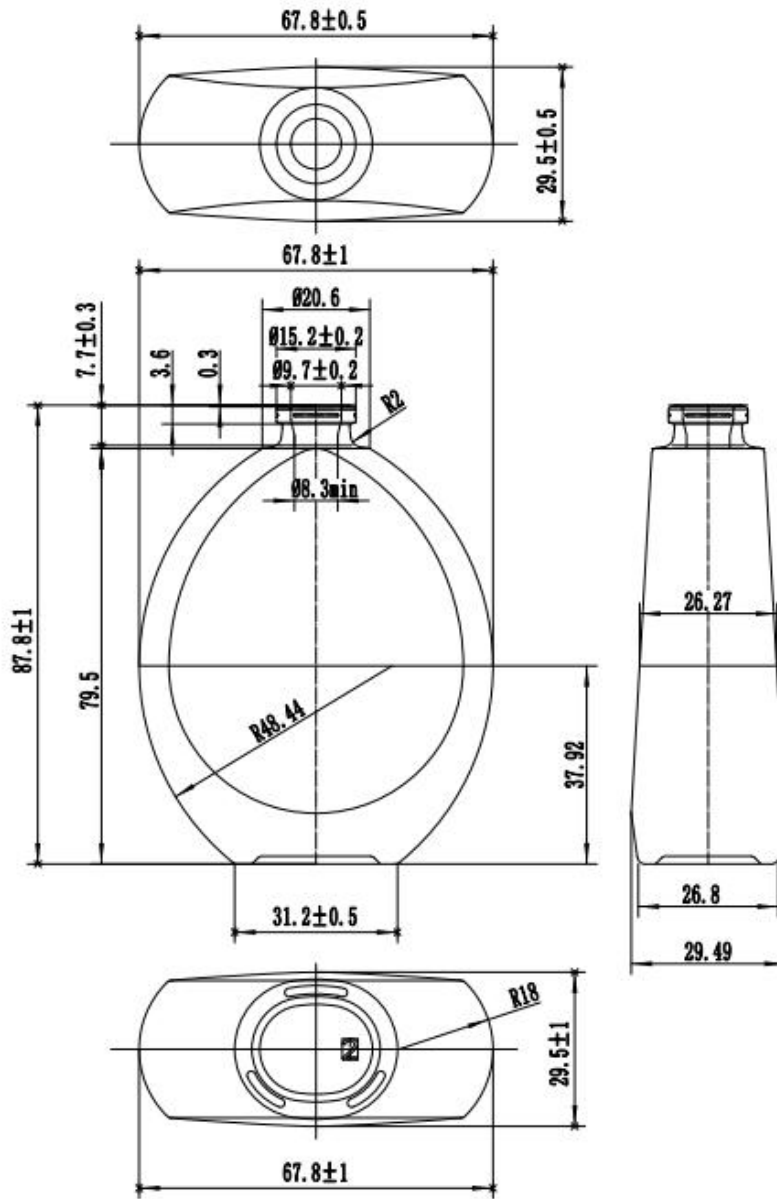

Charm 50ml

With integrated service of design, customization, wholesale, contract manufacturing, decoration, GP Bottles is providing bespoke perfume bottle packaging solutions for niche perfume brand.