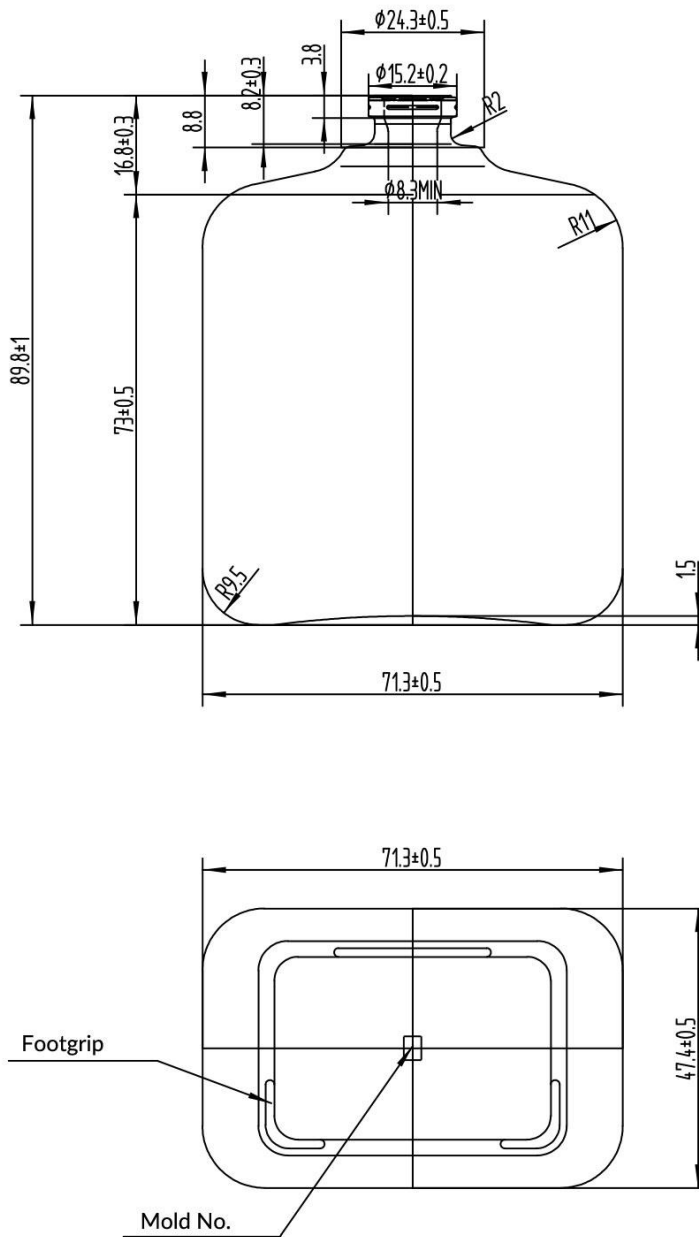

Bos 100ml

With integrated service of design, customization, wholesale, contract manufacturing, decoration, GP Bottles is providing bespoke perfume bottle packaging solutions for niche perfume brand.