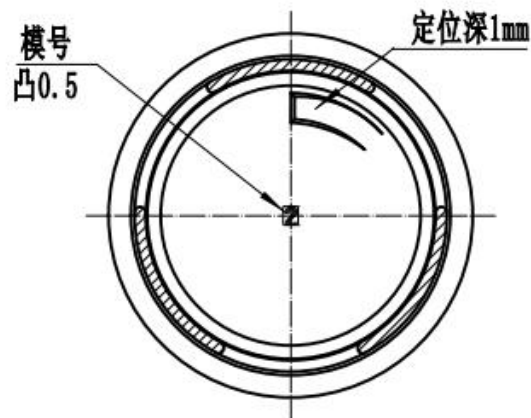

Bazille 50ml

Brimful Capacity **54 ± 2 ml**

Net Weight **133 ± 5 g**

Dimensions **Dia.49 x H70.1 mm**

Neck Finish **FEA15**

Bazille 50ml

With integrated service of design, customization, wholesale, contract manufacturing, decoration, GP Bottles is providing bespoke perfume bottle packaging solutions for niche perfume brand.