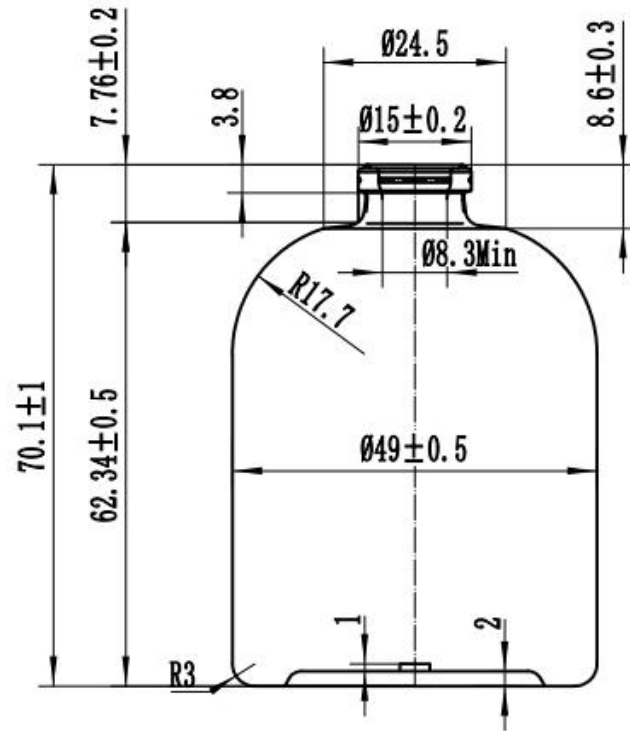

Bazille 50ml

Brimful Capacity **54 ± 2 ml**

Net Weight **133 ± 5 g**

Dimensions **Dia.49 x H70.1 mm**

Neck Finish **FEA15**

Bazille 50ml

With integrated service of design, customization, wholesale, contract manufacturing, decoration, GP Bottles is providing bespoke perfume bottle packaging solutions for niche perfume brand.