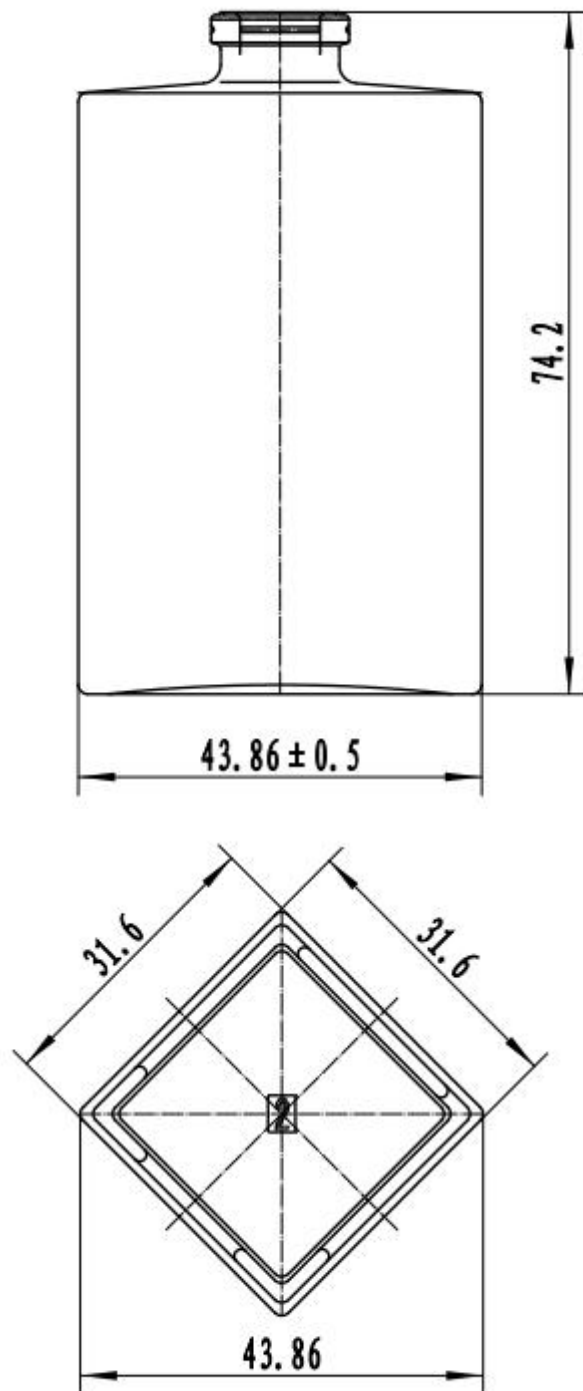

Delacroix 30ml

GP-11408B

Brimful Capacity **32.8 ± 2 ml**

Weight **81.6 ± 5 g**

Dimensions **L31.6 x W31.6 x H74.2 mm**

Finish **FEA15**

Delacroix 30ml

GP-11408B