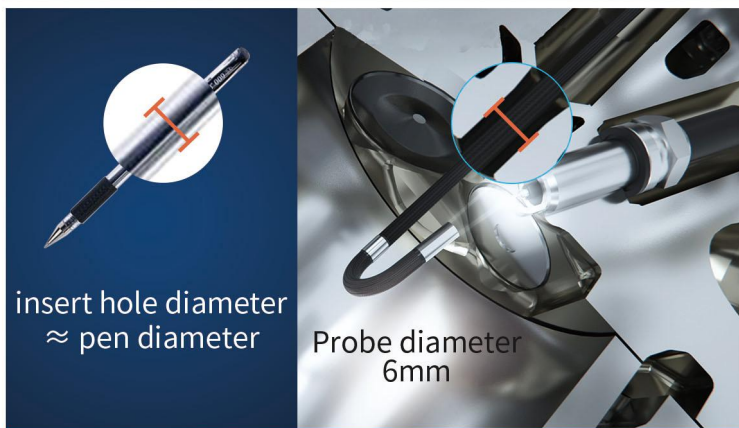

JEET

TOOL VIDEOSCOPE

JEET S Series

excellent quality, affordable prices

1280×720 Mega HD Image

3.5 inches IPS HD full-view display

car front face design button

aircraft engine streamlined design joystick

joystick-control 360° accurate articulation

220° large bending angle, ensure to inspect every corner of detected object

insert hole diameter ≈ pen diameter

Probe diameter 6mm

It can insert and inspect as long as there are holes or gaps

iconic menu, easy operation

light and portable only 0.5KG

The whole product is dust-proof and water-proof

excellent quality, anti-fall and wear-resistant

super long working time

optional accessories

Tube System	Model	S610	S615
	Probe Diameter(mm)	Φ6.0	
	Tube Length	1m	1.5m
	Tube Material	tungsten alloy	
	Camera Pixels	1 mega pixels	
	Image Resolution	1280*720	
	DOF	10~100mm	
	FOV	120°	
	Light Source	LED ceramic light	
	Illuminance	25000Lx	
Monitor System	Protecting Device of Durability	80mm buffer protection device on the connection between tube and handle	
	Articulation	360° joystick-control articulation	
	Bending Angle	maximun: 220°	
	Structure	hand-held integrated design	
	Display	3.5 inches IPS full-view display	
	Zoom In/Out	5X	
	Image Effect	image freezing, cold/warm color	
	Image Adjustment	image sharpness/ contrast/gamma value	
	Image/Video Format	JPEG/MP4	
	File Storage	standard TF card: 16G, Maximum: 64G	
	Data Port	HDMI video output, Micro USB port	
	Wireless Image Transmission	WIFI (optional)	
	Battery	detachable & rechargeable lithium battery	
	Battery Capacity	3.7V, 3200mAh	
	Battery Working Time	≥3H	
	Battery Charge	DC 5V/1A	
	Outer Case Material	anti-fall engineering alloy material	
	Water/Dust Proof	probe/tube: IP67; monitor: IP65	
Weight	≈0.5KG		
Accessories	Standard Configuration	instrument case/ videoscope/ battery card reader/ TF card/charger/ USB cable/ manual	
	optional	extendable pole: 0.35-1.8m/mini HDMI cable/ foldable tripod	