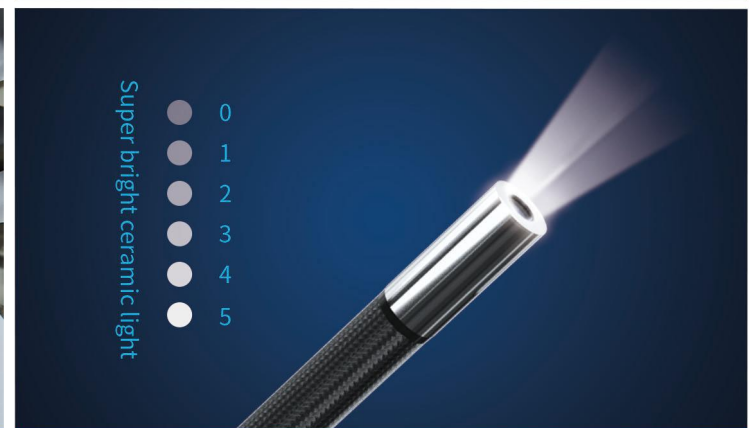

joystick-control 360° accurate articulation

220° large bending angle, ensure to inspect every corner of detected object

insert hole diameter ≈ pen diameter

Probe diameter 6mm

It can insert and inspect as long as there are holes or gaps

Super bright ceramic light

- 0
- 1
- 2
- 3
- 4
- 5

super bright ceramic light with 6 levels control

sapphire glass lens, high precision probe

one-click photo/video taking, real-time wireless image transmitting

iconic menu, easy operation

light and portable only 0.5KG

The whole product is dust-proof and water-proof

excellent quality, anti-fall and wear-resistant

super long working time

optional accessories

Tube System	Model	S610	S615
	Probe Diameter(mm)	Φ6.0	
	Tube Length	1m	1.5m
	Tube Material	tungsten alloy	
	Camera Pixels	1 mega pixels	
	Image Resolution	1280*720	
	DOF	10~100mm	
	FOV	120°	
	Light Source	LED ceramic light	
	Illuminance	25000Lx	
Monitor System	Protecting Device of Durability	80mm buffer protection device on the connection between tube and handle	
	Articulation	360° joystick-control articulation	
	Bending Angle	maximun: 220°	
	Structure	hand-held integrated design	
	Display	3.5 inches IPS full-view display	
	Zoom In/Out	5X	
	Image Effect	image freezing, cold/warm color	
	Image Adjustment	image sharpness/ contrast/gamma value	
	Image/Video Format	JPEG/MP4	
	File Storage	standard TF card: 16G, Maximum: 64G	
	Data Port	HDMI video output, Micro USB port	
	Wireless Image Transmission	WIFI (optional)	
	Battery	detachable & rechargeable lithium battery	
	Battery Capacity	3.7V, 3200mAh	
	Battery Working Time	≥3H	
	Battery Charge	DC 5V/1A	
	Outer Case Material	anti-fall engineering alloy material	
	Water/Dust Proof	probe/tube: IP67; monitor: IP65	
Weight	≈0.5KG		
Accessories	Standard Configuration	instrument case/ videoscope/ battery card reader/ TF card/charger/ USB cable/ manual	
	optional	extendable pole: 0.35-1.8m/mini HDMI cable/ foldable tripod	