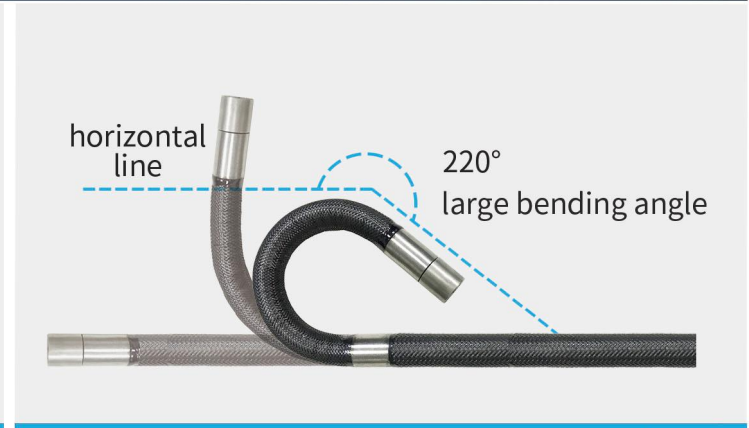

JEET

TOOL VIDEOSCOPE

JEET S Series

excellent quality, affordable prices

1280×720 Mega HD Image

3.5 inches IPS HD full-view display

car front face design button

aircraft engine streamlined design joystick

joystick-control 360° accurate articulation

220° large bending angle, ensure to inspect every corner of detected object

insert hole diameter ≈ pen diameter

Probe diameter 6mm

It can insert and inspect as long as there are holes or gaps

iconic menu, easy operation

light and portable only 0.5KG

The whole product is dust-proof and water-proof

excellent quality, anti-fall and wear-resistant

super long working time

optional accessories

Tube System	Model	S610	S615
	Probe Diameter(mm)	Φ6.0	
	Tube Length	1m	1.5m
	Tube Material	tungsten alloy	
	Camera Pixels	1 mega pixels	
	Image Resolution	1280*720	
	DOF	10~100mm	
	FOV	120°	
	Light Source	LED ceramic light	
	Illuminance	25000Lx	
Monitor System	Protecting Device of Durability	80mm buffer protection device on the connection between tube and handle	
	Articulation	360° joystick-control articulation	
	Bending Angle	maximun: 220°	
	Structure	hand-held integrated design	
	Display	3.5 inches IPS full-view display	
	Zoom In/Out	5X	
	Image Effect	image freezing, cold/warm color	
	Image Adjustment	image sharpness/ contrast/gamma value	
	Image/Video Format	JPEG/MP4	
	File Storage	standard TF card: 16G, Maximum: 64G	
	Data Port	HDMI video output, Micro USB port	
	Wireless Image Transmission	WIFI (optional)	
	Battery	detachable & rechargeable lithium battery	
	Battery Capacity	3.7V, 3200mAh	
	Battery Working Time	≥3H	
	Battery Charge	DC 5V/1A	
	Outer Case Material	anti-fall engineering alloy material	
	Water/Dust Proof	probe/tube: IP67; monitor: IP65	
Weight	≈0.5KG		
Accessories	Standard Configuration	instrument case/ videoscope/ battery card reader/ TF card/charger/ USB cable/ manual	
	optional	extendable pole: 0.35-1.8m/mini HDMI cable/ foldable tripod	